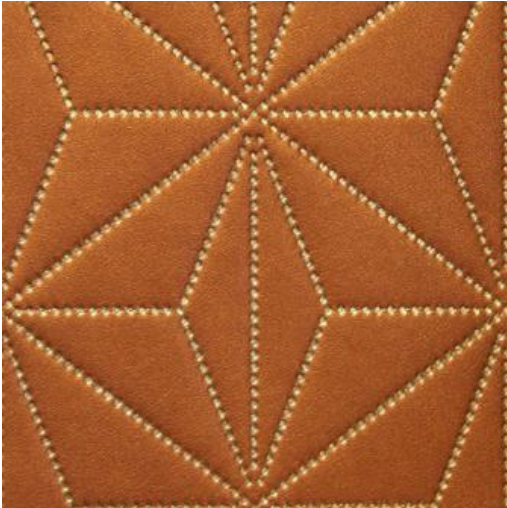

TILT-NJ

215 KUMQUAT

PRODUCT INFORMATION

EXCLUSIVE PATTERN AVAILABLE IN 10 COLORS

PATTERN NAME TILT-NJ

COLOR # 215 KUMQUAT

PATTERN COMMENT **3 YD MINIMUMS - 1 YARD INCREMENTS ONLY
- NO CFA'S**

COLOR COMMENT

USAGE Upholstery

WIDTH 53"

REPEAT V-3.4" H-4.4"

CONTENT FACE: 100% POLYURETHANE
BACKING: 100% POLYESTER

CLEANING REGULAR MAINTENANCE: WIPE WITH DAMP CLOTH & MILD SOAP; WIPE DRY. FOR MORE CLEANING INSTRUCTIONS GO TO MAXWELLFABRICS.COM/RESOURCES