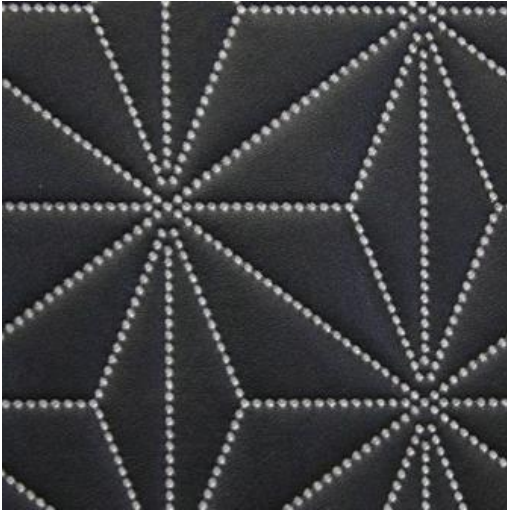

TILT-NJ # 216 NOIR

PRODUCT INFORMATION

EXCLUSIVE PATTERN AVAILABLE IN 6 COLORS

PATTERN NAME TILT-NJ

COLOR # 216 NOIR

PATTERN COMMENT **3 YD MINIMUMS - 1 YARD INCREMENTS ONLY
- NO CFA'S**

COLOR COMMENT

USAGE Upholstery

WIDTH 53"

REPEAT V-3.4" H-4.4"

CONTENT FACE: 100% POLYURETHANE
BACKING: 100% POLYESTER

CLEANING REGULAR MAINTENANCE: WIPE WITH DAMP CLOTH & MILD SOAP; WIPE DRY. FOR MORE CLEANING INSTRUCTIONS GO TO MAXWELLFABRICS.COM/RESOURCES