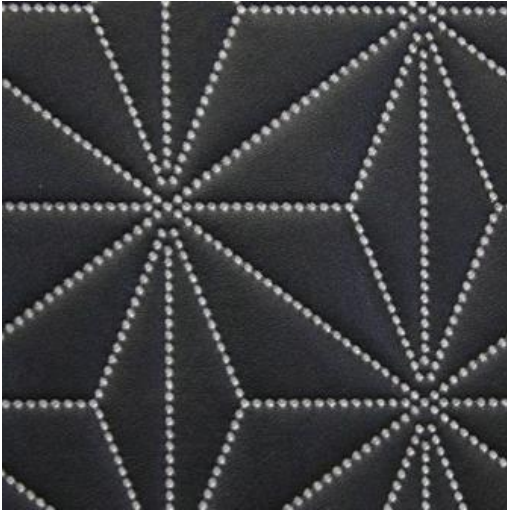

TILT-NJ

216 NOIR

PRODUCT INFORMATION

EXCLUSIVE PATTERN AVAILABLE IN 6 COLORS

PATTERN NAME TILT-NJ

COLOR # 216 NOIR

PATTERN COMMENT **3 YD MINIMUMS - 1 YARD INCREMENTS ONLY
- NO CFA'S**

COLOR COMMENT

USAGE Upholstery

WIDTH 53"

REPEAT V-3.4" H-4.4"

CONTENT FACE: 100% POLYURETHANE
BACKING: 100% POLYESTER

CLEANING REGULAR MAINTENANCE: WIPE WITH DAMP CLOTH & MILD SOAP; WIPE DRY. FOR MORE CLEANING INSTRUCTIONS GO TO MAXWELLFABRICS.COM/RESOURCES