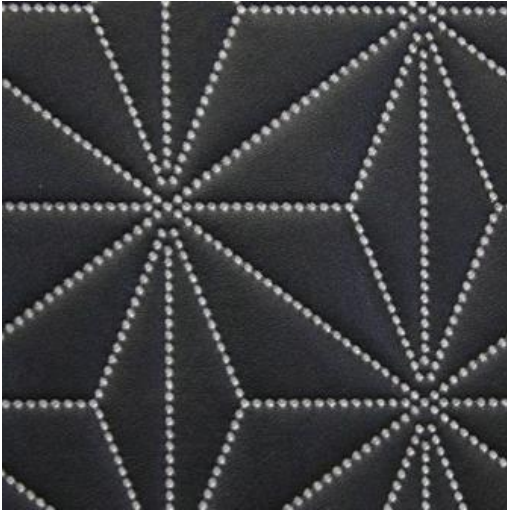

TILT-NJ

216 NOIR

PRODUCT INFORMATION

EXCLUSIVE PATTERN AVAILABLE IN 6 COLORS

PATTERN NAME TILT-NJ

COLOR # 216 NOIR

PATTERN COMMENT **3 YD MINIMUMS - 1 YARD INCREMENTS ONLY
- NO CFA'S**

COLOR COMMENT

NOTE

USAGE Upholstery

WIDTH 53"

REPEAT V-3.4" H-4.4"

CONTENT FACE: 100% POLYURETHANE
BACKING: 100% POLYESTER

CLEANING REGULAR MAINTENANCE: WIPE WITH DAMP CLOTH & MILD SOAP; WIPE DRY. FOR MORE CLEANING INSTRUCTIONS GO TO MAXWELLFABRICS.COM/RESOURCES