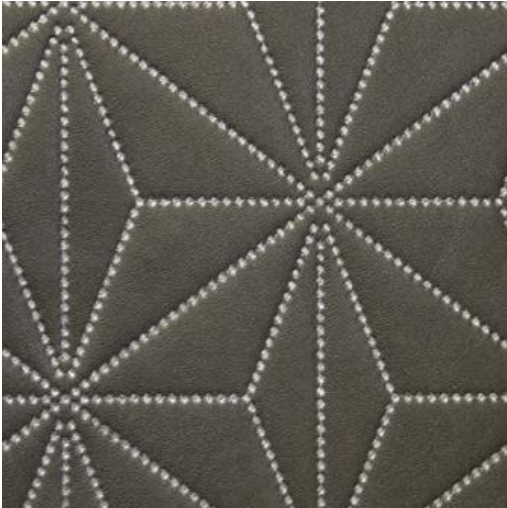

TILT-NJ

218 CHARCOAL

PRODUCT INFORMATION

EXCLUSIVE PATTERN AVAILABLE IN 10 COLORS

PATTERN NAME TILT-NJ

COLOR # 218 CHARCOAL

PATTERN COMMENT **3 YD MINIMUMS - 1 YARD INCREMENTS ONLY
- NO CFA'S**

COLOR COMMENT

USAGE Upholstery

WIDTH 53"

REPEAT V-3.4" H-4.4"

CONTENT FACE: 100% POLYURETHANE
BACKING: 100% POLYESTER

CLEANING REGULAR MAINTENANCE: WIPE WITH DAMP CLOTH & MILD SOAP; WIPE DRY. FOR MORE CLEANING INSTRUCTIONS GO TO MAXWELLFABRICS.COM/RESOURCES