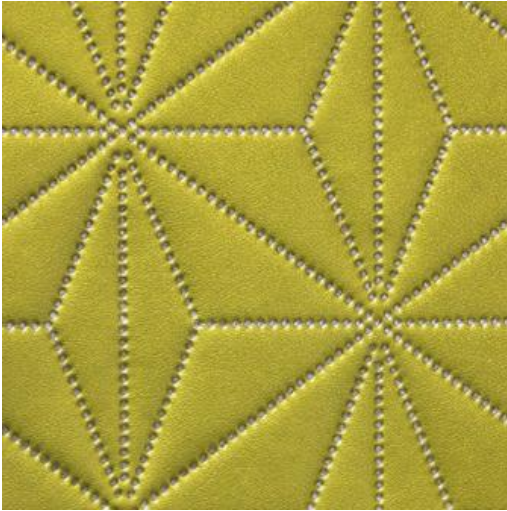

TILT-NJ # 225 LIME

PRODUCT INFORMATION

EXCLUSIVE PATTERN AVAILABLE IN 10 COLORS

PATTERN NAME TILT-NJ

COLOR # 225 LIME

PATTERN COMMENT **3 YD MINIMUMS - 1 YARD INCREMENTS ONLY
- NO CFA'S**

COLOR COMMENT

USAGE Upholstery

WIDTH 53"

REPEAT V-3.4" H-4.4"

CONTENT FACE: 100% POLYURETHANE
BACKING: 100% POLYESTER

CLEANING REGULAR MAINTENANCE: WIPE WITH DAMP CLOTH & MILD SOAP; WIPE DRY. FOR MORE CLEANING INSTRUCTIONS GO TO MAXWELLFABRICS.COM/RESOURCES

FINISH GRAFFITI FREE

TESTS 200,000 DOUBLE RUBS NFPA 260 CLASS I (UFAC), CAL 117-2013, IMO A652 (16) 8.4

COUNTRY KOREA