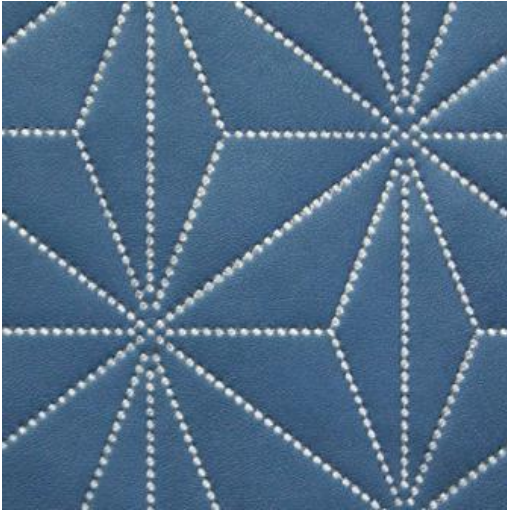

TILT-NJ # 226 LAPIS

PRODUCT INFORMATION

EXCLUSIVE PATTERN AVAILABLE IN 10 COLORS

PATTERN NAME TILT-NJ

COLOR # 226 LAPIS

PATTERN COMMENT **3 YD MINIMUMS - 1 YARD INCREMENTS ONLY
- NO CFA'S**

COLOR COMMENT

USAGE Upholstery

WIDTH 53"

REPEAT V-3.4" H-4.4"

CONTENT FACE: 100% POLYURETHANE
BACKING: 100% POLYESTER

CLEANING REGULAR MAINTENANCE: WIPE WITH DAMP CLOTH & MILD SOAP; WIPE DRY. FOR MORE CLEANING INSTRUCTIONS GO TO MAXWELLFABRICS.COM/RESOURCES