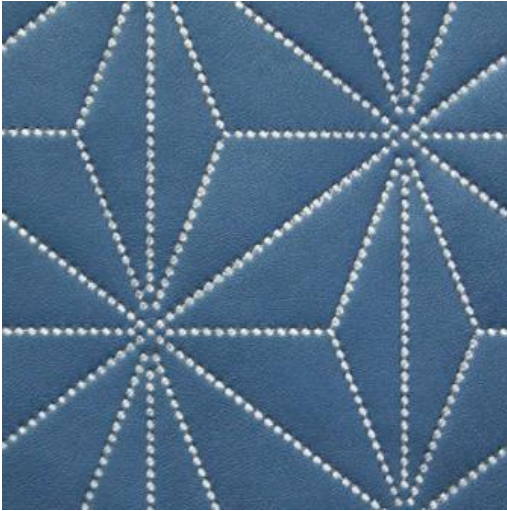

TILT-NJ # 226 LAPIS

PRODUCT INFORMATION

EXCLUSIVE PATTERN AVAILABLE IN 6 COLORS

PATTERN NAME TILT-NJ

COLOR # 226 LAPIS

PATTERN COMMENT **3 YD MINIMUMS - 1 YARD INCREMENTS ONLY
- NO CFA'S**

COLOR COMMENT

USAGE Upholstery

WIDTH 53"

REPEAT V-3.4" H-4.4"

CONTENT FACE: 100% POLYURETHANE
BACKING: 100% POLYESTER

CLEANING REGULAR MAINTENANCE: WIPE WITH DAMP CLOTH & MILD SOAP; WIPE DRY. FOR MORE CLEANING INSTRUCTIONS GO TO MAXWELLFABRICS.COM/RESOURCES