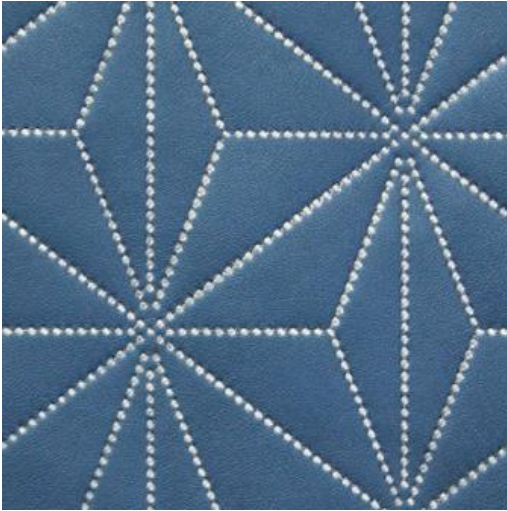

## TILT-NJ # 226 LAPIS

### PRODUCT INFORMATION

EXCLUSIVE PATTERN AVAILABLE IN 10 COLORS

**PATTERN NAME** TILT-NJ

**COLOR** # 226 LAPIS

**PATTERN COMMENT** \*\*3 YD MINIMUMS - 1 YARD INCREMENTS ONLY  
- NO CFA'S\*\*

**COLOR COMMENT**

**USAGE** Upholstery

**WIDTH** 53"

**REPEAT** V-3.4" H-4.4"

**CONTENT** FACE: 100% POLYURETHANE  
BACKING: 100% POLYESTER

**CLEANING** REGULAR MAINTENANCE: WIPE WITH DAMP CLOTH & MILD SOAP; WIPE DRY. FOR MORE CLEANING INSTRUCTIONS GO TO [MAXWELLFABRICS.COM/RESOURCES](http://MAXWELLFABRICS.COM/RESOURCES)