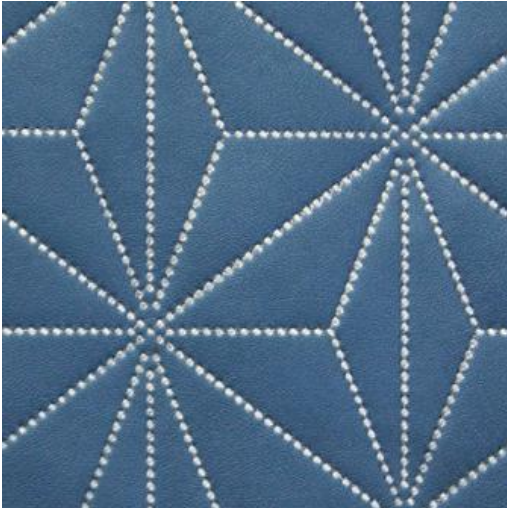

TILT-NJ

226 LAPIS

PRODUCT INFORMATION

EXCLUSIVE PATTERN AVAILABLE IN 6 COLORS

PATTERN NAME TILT-NJ

COLOR # 226 LAPIS

PATTERN COMMENT **3 YD MINIMUMS - 1 YARD INCREMENTS ONLY
- NO CFA'S**

COLOR COMMENT

NOTE

USAGE Upholstery

WIDTH 53"

REPEAT V-3.4" H-4.4"

CONTENT FACE: 100% POLYURETHANE
BACKING: 100% POLYESTER

CLEANING REGULAR MAINTENANCE: WIPE WITH DAMP CLOTH & MILD SOAP; WIPE DRY. FOR MORE CLEANING INSTRUCTIONS GO TO MAXWELLFABRICS.COM/RESOURCES