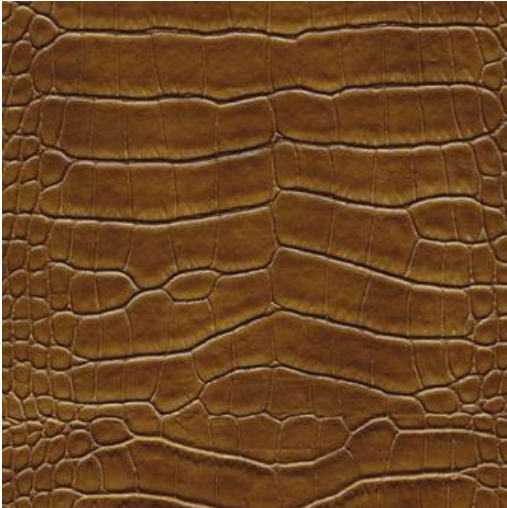

HOGAN-NJ

543 SHELL

PRODUCT INFORMATION

EXCLUSIVE PATTERN AVAILABLE IN 6 COLORS

PATTERN NAME HOGAN-NJ

COLOR # 543 SHELL

PATTERN COMMENT **3 YD MINIMUMS - 1 YARD INCREMENTS ONLY - NO CFA'S**

COLOR COMMENT

NOTE

USAGE Upholstery

WIDTH 54"

REPEAT V-11" H-8.25"

CONTENT FACE: 100% PVC
BACKING: 65% POLYESTER
35% COTTON

CLEANING Regular maintenance: Wipe with damp cloth and mild soap, wipe dry. For more info go to: www.maxwellfabrics.com/resources