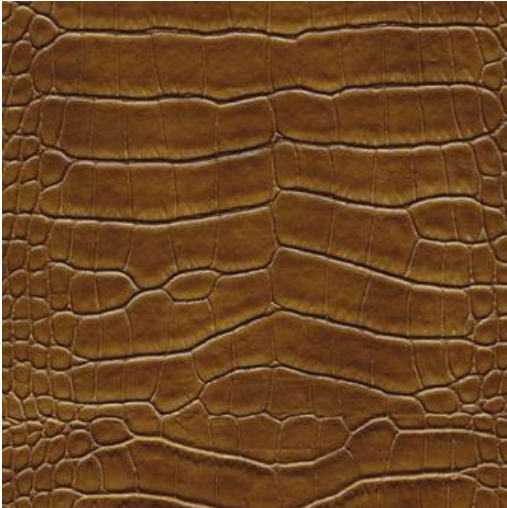

HOGAN-NJ

543 SHELL

PRODUCT INFORMATION

EXCLUSIVE PATTERN AVAILABLE IN 6 COLORS

PATTERN NAME HOGAN-NJ

COLOR # 543 SHELL

PATTERN COMMENT **3 YD MINIMUMS - 1 YARD INCREMENTS ONLY - NO CFA'S**

COLOR COMMENT

USAGE Upholstery

WIDTH 54"

REPEAT V-11" H-8.25"

CONTENT FACE: 100% PVC
BACKING: 65% POLYESTER
35% COTTON

CLEANING Regular maintenance: Wipe with damp cloth and mild soap, wipe dry. For more info go to:
www.maxwellfabrics.com/resources