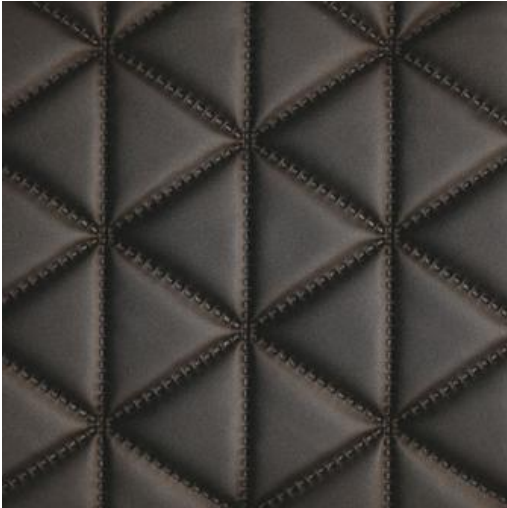

MOLTA-NJ

1233 PENCIL

PRODUCT INFORMATION

EXCLUSIVE PATTERN AVAILABLE IN 1 COLORS

PATTERN NAME MOLTA-NJ

COLOR # 1233 PENCIL

PATTERN COMMENT **3 YD MINIMUMS - 1 YARD INCREMENTS ONLY
- NO CFA'S**

COLOR COMMENT

NOTE

USAGE Upholstery

WIDTH 52"

REPEAT V-6" H-8.5"

CONTENT FACE: 100% POLYURETHANE
BACKING: 100% POLYESTER

CLEANING WIPE WITH DAMP CLOTH & MILD SOAP; WIPE DRY. FOR MORE CLEANING INSTRUCTIONS GO TO MAXWELLFABRICS.COM/RESOURCES