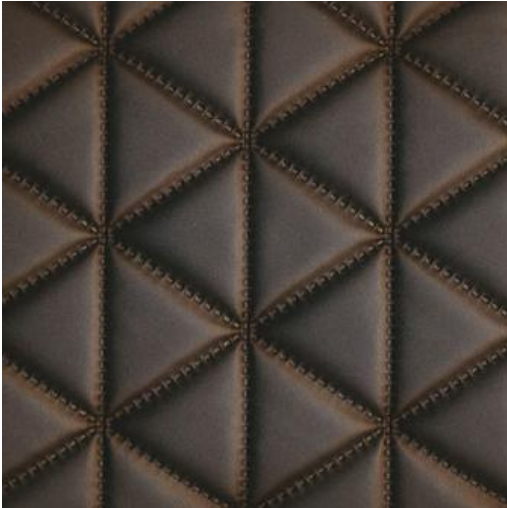

MOLTA-NJ

1234 ARABICA

PRODUCT INFORMATION

EXCLUSIVE PATTERN AVAILABLE IN 8 COLORS

PATTERN NAME MOLTA-NJ

COLOR # 1234 ARABICA

PATTERN COMMENT **3 YD MINIMUMS - 1 YARD INCREMENTS ONLY
- NO CFA'S**

COLOR COMMENT

USAGE Upholstery

WIDTH 52"

REPEAT V-6" H-8.5"

CONTENT FACE: 100% POLYURETHANE
BACKING: 100% POLYESTER

CLEANING WIPE WITH DAMP CLOTH & MILD SOAP; WIPE DRY. FOR MORE CLEANING INSTRUCTIONS GO TO MAXWELLFABRICS.COM/RESOURCES