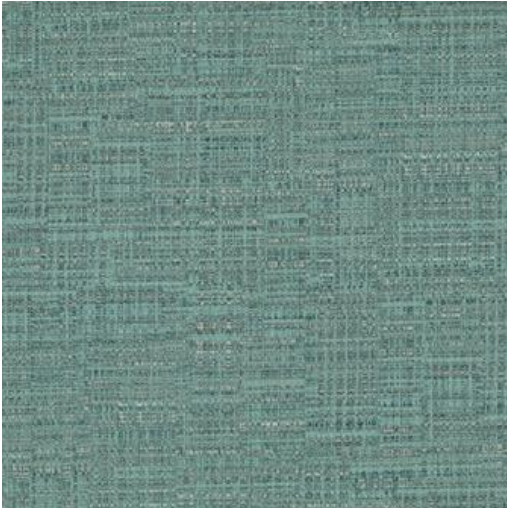

OVERSTREET-NJ

372 ISLAND

PRODUCT INFORMATION

EXCLUSIVE PATTERN AVAILABLE IN 11 COLORS

PATTERN NAME OVERSTREET-NJ

COLOR # 372 ISLAND

PATTERN COMMENT **3 YD MINIMUMS - 1 YARD INCREMENTS ONLY
- NO CFA'S**

COLOR COMMENT

USAGE Upholstery

WIDTH 53"

REPEAT

CONTENT FACE: 100% PVC
BACKING: 100% POLYESTER

CLEANING WIPE WITH DAMP CLOTH & MILD SOAP; WIPE DRY. FOR MORE CLEANING INSTRUCTIONS GO TO MAXWELLFABRICS.COM/RESOURCES

FINISH GRAFFITI FREE