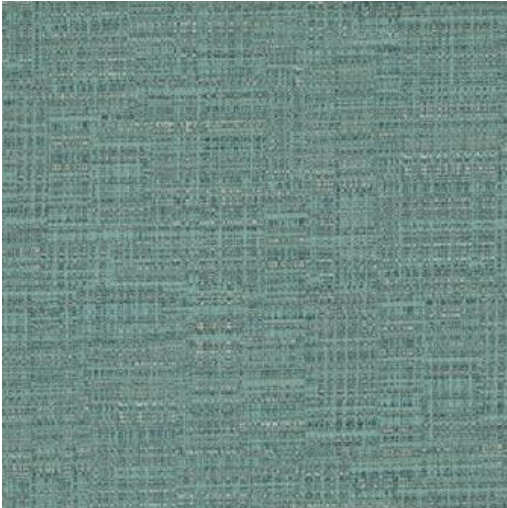

OVERSTREET-NJ

372 ISLAND

PRODUCT INFORMATION

EXCLUSIVE PATTERN AVAILABLE IN 11 COLORS

PATTERN NAME OVERSTREET-NJ

COLOR # 372 ISLAND

PATTERN COMMENT **3 YD MINIMUMS - 1 YARD INCREMENTS ONLY
- NO CFA'S**

COLOR COMMENT

NOTE

USAGE Upholstery

WIDTH 53"

REPEAT

CONTENT FACE: 100% PVC
BACKING: 100% POLYESTER

CLEANING WIPE WITH DAMP CLOTH & MILD SOAP; WIPE DRY. FOR MORE CLEANING INSTRUCTIONS GO TO MAXWELLFABRICS.COM/RESOURCES

FINISH GRAFFITI FREE