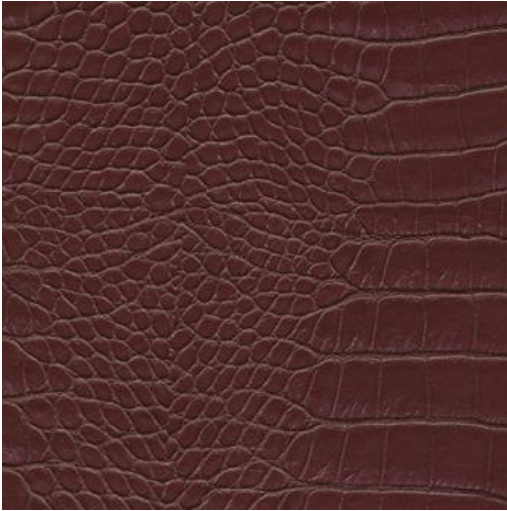

FLOTILLA-NJ # 452 MERLOT

PRODUCT INFORMATION

EXCLUSIVE PATTERN AVAILABLE IN 13 COLORS

PATTERN NAME FLOTILLA-NJ

COLOR # 452 MERLOT

PATTERN COMMENT **3 YD MINIMUMS - 1 YARD INCREMENTS ONLY
- NO CFA'S**

COLOR COMMENT

USAGE Upholstery

WIDTH 54"

REPEAT V-9.7" H-9.4"

CONTENT FACE: 100% PVC
BACKING: 65% POLYESTER
35% COTTON

CLEANING WIPE WITH DAMP CLOTH & MILD SOAP; WIPE DRY. FOR MORE CLEANING INSTRUCTIONS GO TO MAXWELLFABRICS.COM/RESOURCES