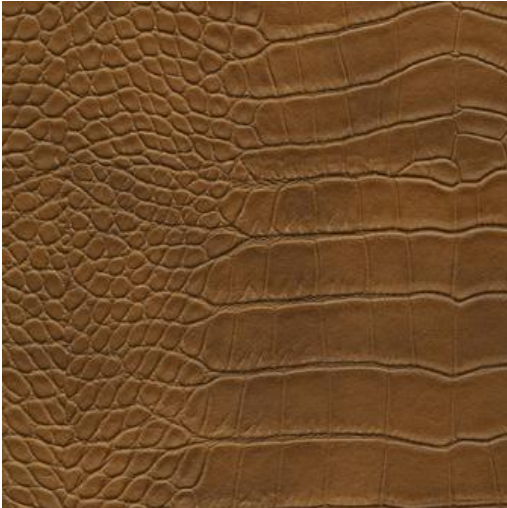

FLOTILLA-NJ

460 MOLASSES

PRODUCT INFORMATION

EXCLUSIVE PATTERN AVAILABLE IN 9 COLORS

PATTERN NAME FLOTILLA-NJ

COLOR # 460 MOLASSES

PATTERN COMMENT **3 YD MINIMUMS - 1 YARD INCREMENTS ONLY
- NO CFA'S**

COLOR COMMENT

USAGE Upholstery

WIDTH 54"

REPEAT V-9.7" H-9.4"

CONTENT FACE: 100% PVC
BACKING: 65% POLYESTER
35% COTTON

CLEANING WIPE WITH DAMP CLOTH & MILD SOAP; WIPE DRY. FOR MORE CLEANING INSTRUCTIONS GO TO MAXWELLFABRICS.COM/RESOURCES