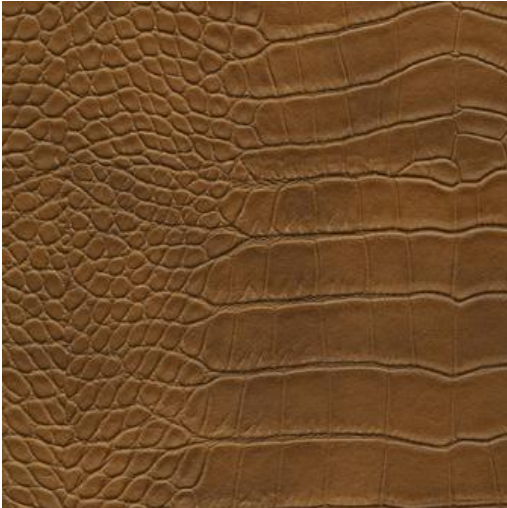

FLOTILLA-NJ # 460 MOLASSES

PRODUCT INFORMATION

EXCLUSIVE PATTERN AVAILABLE IN 9 COLORS

PATTERN NAME FLOTILLA-NJ

COLOR # 460 MOLASSES

PATTERN COMMENT **3 YD MINIMUMS - 1 YARD INCREMENTS ONLY
- NO CFA'S**

COLOR COMMENT

NOTE

USAGE Upholstery

WIDTH 54"

REPEAT V-9.7" H-9.4"

CONTENT FACE: 100% PVC
BACKING: 65% POLYESTER
35% COTTON

CLEANING WIPE WITH DAMP CLOTH & MILD SOAP; WIPE DRY. FOR MORE CLEANING INSTRUCTIONS GO TO MAXWELLFABRICS.COM/RESOURCES