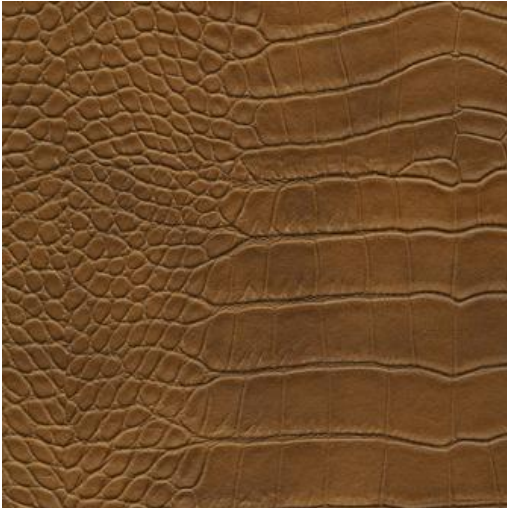

FLOTILLA-NJ # 460 MOLASSES

PRODUCT INFORMATION

EXCLUSIVE PATTERN AVAILABLE IN 13 COLORS

PATTERN NAME FLOTILLA-NJ

COLOR # 460 MOLASSES

PATTERN COMMENT **3 YD MINIMUMS - 1 YARD INCREMENTS ONLY
- NO CFA'S**

COLOR COMMENT

USAGE Upholstery

WIDTH 54"

REPEAT V-9.7" H-9.4"

CONTENT FACE: 100% PVC
BACKING: 65% POLYESTER
35% COTTON

CLEANING WIPE WITH DAMP CLOTH & MILD SOAP; WIPE DRY. FOR MORE CLEANING INSTRUCTIONS GO TO MAXWELLFABRICS.COM/RESOURCES