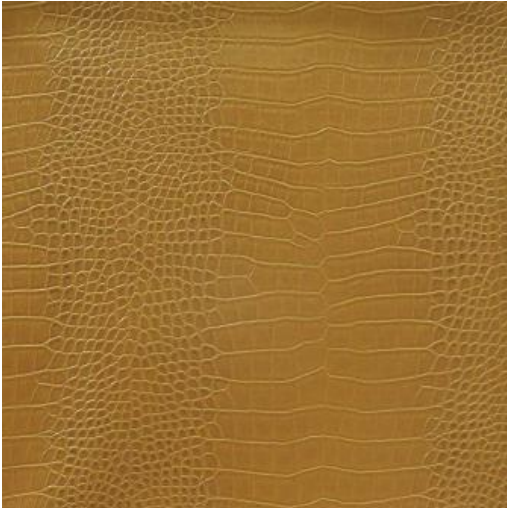

LYLE

709 ANTELOPE

PRODUCT INFORMATION

EXCLUSIVE PATTERN AVAILABLE IN 5 COLORS

PATTERN NAME **LYLE**

COLOR **# 709 ANTELOPE**

PATTERN COMMENT AVAILABLE IN 5 COLORS

COLOR COMMENT

USAGE Upholstery

WIDTH 54"

REPEAT V-11" H-8.25"

CONTENT FACE: 100% PVC
BACKING: 65% POLYESTER

CLEANING WIPE WITH DAMP CLOTH AND MILD SOAP,
WIPE DRY

FINISH

TESTS 100,000 DOUBLE RUBS NFPA 260 CLASS I
(UFAC), CAL 117-2013, IMO A652 (16) 8.2 &
8.3