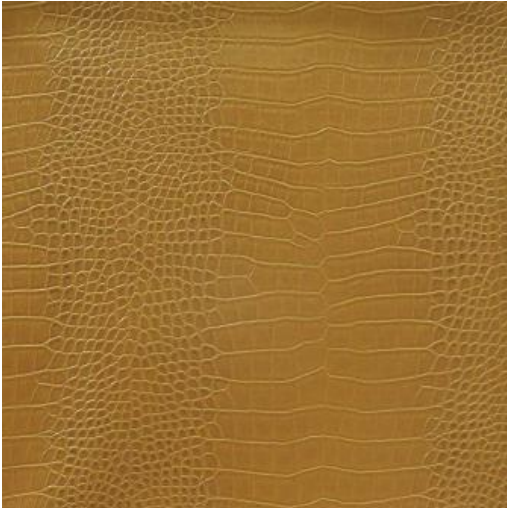

# LYLE

## # 709 ANTELOPE

### PRODUCT INFORMATION

---

**EXCLUSIVE PATTERN AVAILABLE IN 5 COLORS**

---

**PATTERN NAME**            **LYLE**

**COLOR**                    **# 709 ANTELOPE**

**PATTERN COMMENT**        AVAILABLE IN 5 COLORS

**COLOR COMMENT**

**USAGE**                    Upholstery

**WIDTH**                    54"

**REPEAT**                    V-11" H-8.25"

**CONTENT**                FACE: 100% PVC  
BACKING: 65% POLYESTER

**CLEANING**                WIPE WITH DAMP CLOTH AND MILD SOAP,  
WIPE DRY