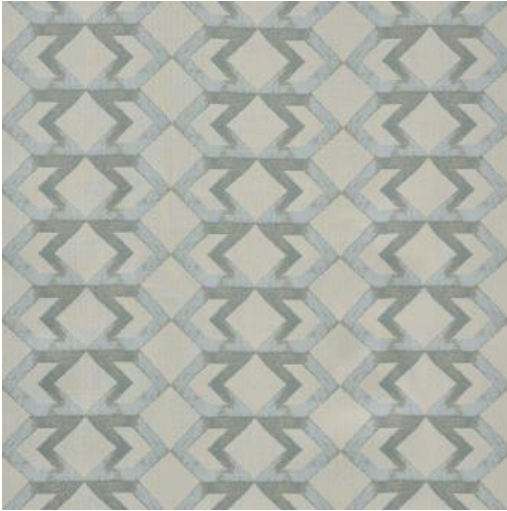

SOUTHPORT # 639 SKY

PRODUCT INFORMATION

EXCLUSIVE PATTERN AVAILABLE IN 2 COLORS

PATTERN NAME SOUTHPORT

COLOR # 639 SKY

PATTERN COMMENT AVAILABLE IN 2 COLORS

COLOR COMMENT

NOTE

USAGE Upholstery, Indoor/Outdoor

WIDTH 54"

REPEAT V-9"H-3.4"

CONTENT 100% OUTDURA SOLUTION-DYED ACRYLIC

CLEANING WASH BELOW 30 GENTLE, BLEACH CLEANABLE, NO IRON, NO TUMBLE DRY, NO DRY CLEAN

FINISH OUTDURA

TESTS 30,000 DOUBLE RUBS - OEKOTEX NFPA 260 CLASS 1(UFAC) - CAL 117-2013