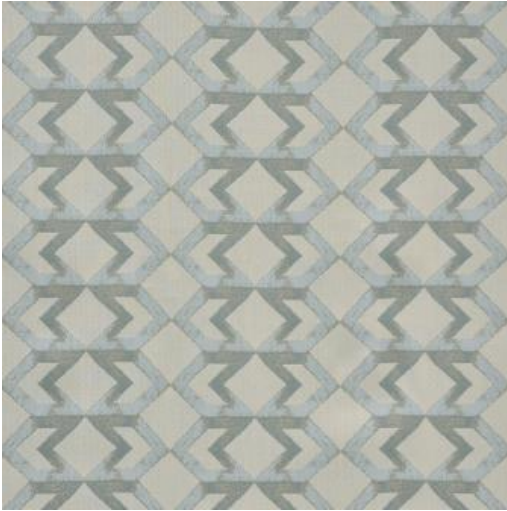

## # 639 SKY

### PRODUCT INFORMATION

**EXCLUSIVE PATTERN AVAILABLE IN 2 COLORS**

**PATTERN NAME** SOUTHPORT

**COLOR** # 639 SKY

**PATTERN COMMENT** AVAILABLE IN 2 COLORS

**COLOR COMMENT**

**USAGE** Upholstery, Indoor/Outdoor

**WIDTH** 54"

**REPEAT** V-9"H-3.4"

**CONTENT** 100% OUTDURA SOLUTION-DYED  
ACRYLIC