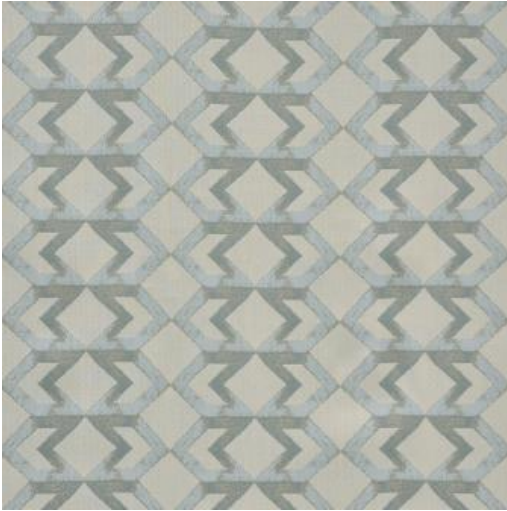

SOUTHPORT # 639 SKY

PRODUCT INFORMATION

EXCLUSIVE PATTERN AVAILABLE IN 2 COLORS

PATTERN NAME SOUTHPORT

COLOR # 639 SKY

PATTERN COMMENT AVAILABLE IN 2 COLORS

COLOR COMMENT

USAGE Upholstery, Indoor/Outdoor

WIDTH 54"

REPEAT V-9"H-3.4"

CONTENT 100% OUTDURA SOLUTION-DYED
ACRYLIC

CLEANING

FINISH OUTDURA

TESTS 30,000 DOUBLE RUBS - OEKOTEX NFPA
260 CLASS 1(UFAC) - CAL 117-2013

COUNTRY USA
