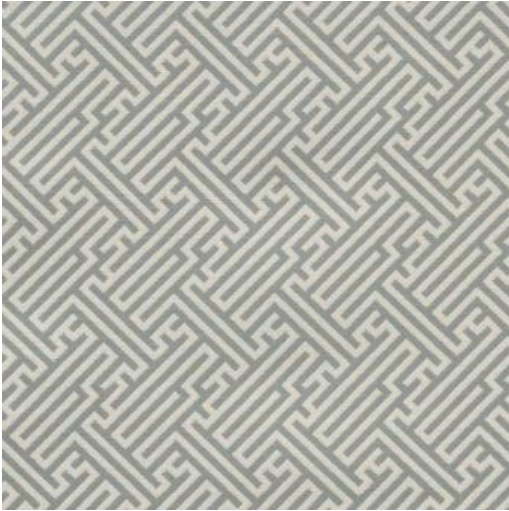

ALTON

636 AQUA

PRODUCT INFORMATION

EXCLUSIVE PATTERN AVAILABLE IN 3 COLORS

PATTERN NAME ALTON

COLOR # 636 AQUA

PATTERN COMMENT AVAILABLE IN 3 COLORS

COLOR COMMENT

USAGE Upholstery, Indoor/Outdoor

WIDTH 54"

REPEAT V-3.4"H-4.7"

CONTENT 100% OUTDURA SOLUTION-DYED ACRYLIC

CLEANING WASH BELOW 30 GENTLE, BLEACH CLEANABLE, NO IRON, NO TUMBLE DRY, NO DRY CLEAN

FINISH OUTDURA

TESTS 30,000 DOUBLE RUBS - OEKOTEX NFPA 260 CLASS 1(UFAC) - CAL 117-2013

COUNTRY USA
