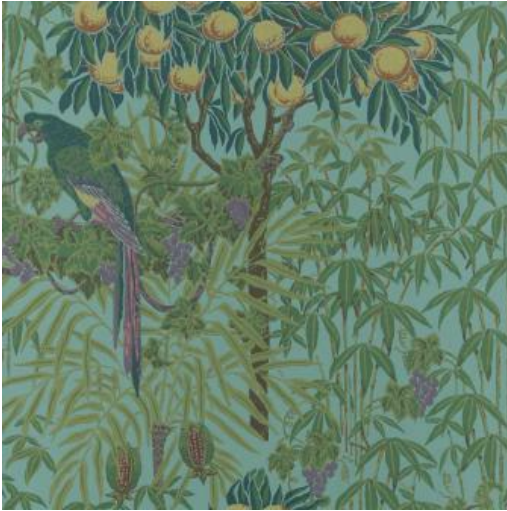

MACAW (WP) # 04 TEAL

PRODUCT INFORMATION

EXCLUSIVE PATTERN AVAILABLE IN 4 COLORS

PATTERN NAME **MACAW (WP)**

COLOR **# 04 TEAL**

PATTERN COMMENT EXCLUSIVE PATTERN AVAILABLE IN 4 COLORS

COLOR COMMENT # 04

WIDTH 20.5"X11YD

REPEAT V-25"

CONTENT HALF DROP PASTE THE WALL

CLEANING WASHABLE STRIPPABLE

FINISH

TESTS CLASS A-ASTM E84-16

COUNTRY UNITED KINGDOM