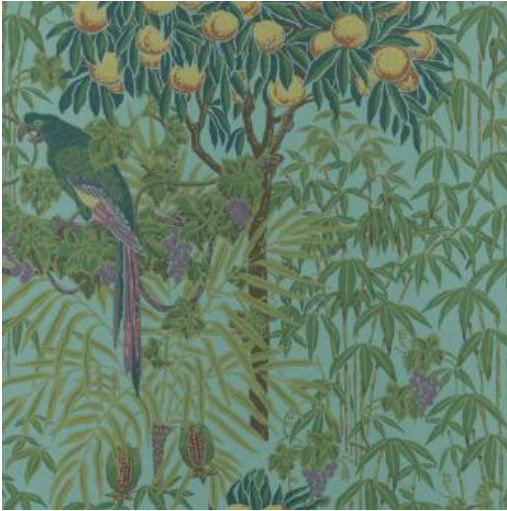

## MACAW (WP) # 04 TEAL

### PRODUCT INFORMATION

EXCLUSIVE PATTERN AVAILABLE IN 4 COLORS

PATTERN NAME MACAW (WP)

COLOR # 04 TEAL

PATTERN COMMENT EXCLUSIVE PATTERN AVAILABLE IN 4 COLORS

COLOR COMMENT # 04

WIDTH 20.5"X11YD

REPEAT V-25"