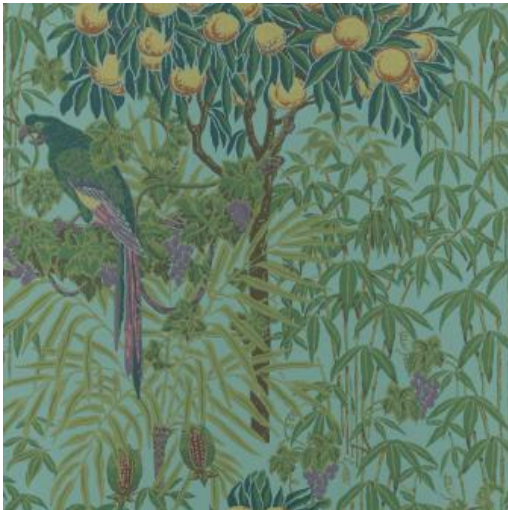

MACAW (WP) # 04 TEAL

PRODUCT INFORMATION

EXCLUSIVE PATTERN AVAILABLE IN 4 COLORS

PATTERN NAME MACAW (WP)

COLOR # 04 TEAL

PATTERN COMMENT EXCLUSIVE PATTERN AVAILABLE IN 4 COLORS

COLOR COMMENT # 04

NOTE

WIDTH 20.5"X11YD

REPEAT V-25"

CONTENT HALF DROP PASTE THE WALL

CLEANING WASHABLE STRIPPABLE

FINISH

TESTS CLASS A-ASTM E84-16

COUNTRY UNITED KINGDOM