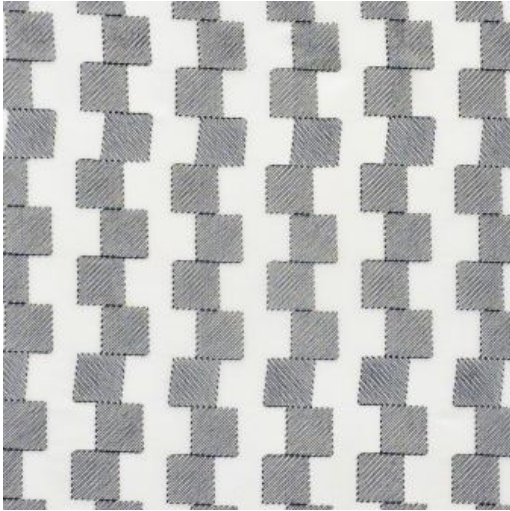

### PRODUCT INFORMATION

---

**EXCLUSIVE PATTERN AVAILABLE IN 3 COLORS**

---

**PATTERN NAME**      CRETE

---

**COLOR**                      # 544 CHESS

---

**PATTERN COMMENT**      EXCLUSIVE PATTERN AVAILABLE IN 3 COLORS

---

**COLOR COMMENT**

---

**USAGE**                      Drapery

---

**WIDTH**                      118" EMB. WIDTH 110"

---

**REPEAT**                    V-2" H-2"

---

**CONTENT**                  100% POLYESTER

---

**CLEANING**                DRY CLEAN, RAILROADED

---

**FINISH**

---