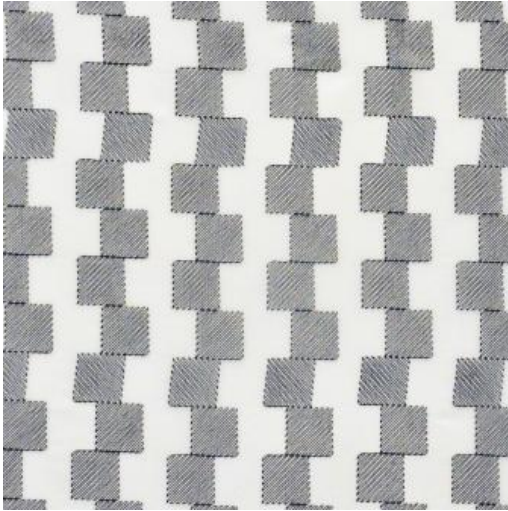

CRETE

544 CHESS

PRODUCT INFORMATION

EXCLUSIVE PATTERN AVAILABLE IN 3 COLORS

PATTERN NAME CRETE

COLOR # 544 CHESS

PATTERN COMMENT EXCLUSIVE PATTERN AVAILABLE IN 3 COLORS

COLOR COMMENT

USAGE Drapery

WIDTH 118" EMB. WIDTH 110"

REPEAT V-2" H-2"

CONTENT 100% POLYESTER

CLEANING DRY CLEAN, RAILROADED

FINISH

TESTS NFPA 701

COUNTRY TURKEY
