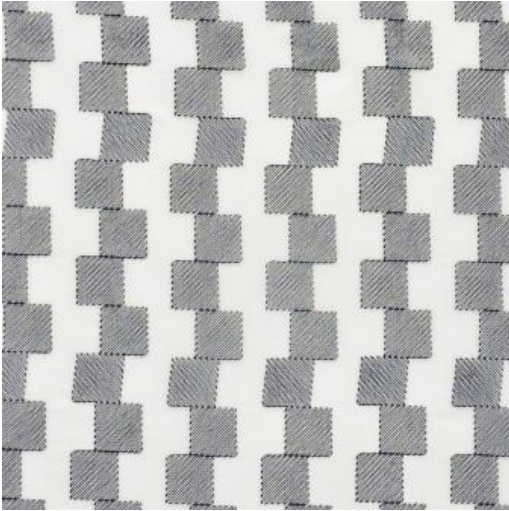

CRETE

544 CHESS

PRODUCT INFORMATION

EXCLUSIVE PATTERN AVAILABLE IN 3 COLORS

PATTERN NAME CRETE

COLOR # 544 CHESS

PATTERN COMMENT EXCLUSIVE PATTERN AVAILABLE IN 3 COLORS

COLOR COMMENT

NOTE

USAGE Drapery

WIDTH 118" EMB. WIDTH 110"

REPEAT V-2" H-2"

CONTENT 100% POLYESTER

CLEANING DRY CLEAN, RAILROADED

FINISH

TESTS NFPA 701