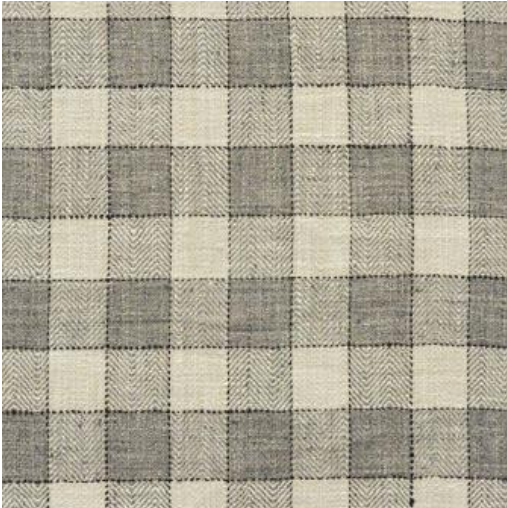

LACROSSE

625 ASH

PRODUCT INFORMATION

EXCLUSIVE PATTERN AVAILABLE IN 5 COLORS

PATTERN NAME LACROSSE

COLOR # 625 ASH

PATTERN COMMENT AVAILABLE IN 6 COLORS

COLOR COMMENT

USAGE Upholstery

WIDTH 55.25"

REPEAT V-3.37"H-3"

CONTENT 100% POLYESTER

CLEANING DRY CLEAN

FINISH

TESTS 100,000 DOUBLE RUBS NFPA 260 CLASS 1(UFAC) - CAL 117-2013

COUNTRY INDIA