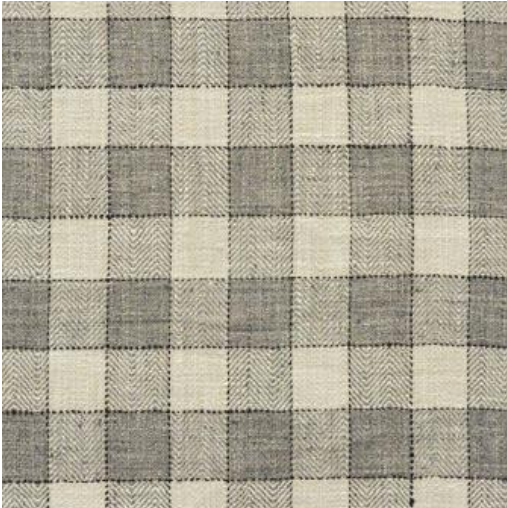

LACROSSE

625 ASH

PRODUCT INFORMATION

EXCLUSIVE PATTERN AVAILABLE IN 4 COLORS

PATTERN NAME **LACROSSE**

COLOR **# 625 ASH**

PATTERN COMMENT AVAILABLE IN 6 COLORS

COLOR COMMENT

NOTE

USAGE Upholstery

WIDTH 55.25"

REPEAT V-3.37"H-3"

CONTENT 100% POLYESTER

CLEANING DRY CLEAN

FINISH

TESTS 100,000 DOUBLE RUBS NFPA 260 CLASS 1(UFAC) - CAL 117-2013