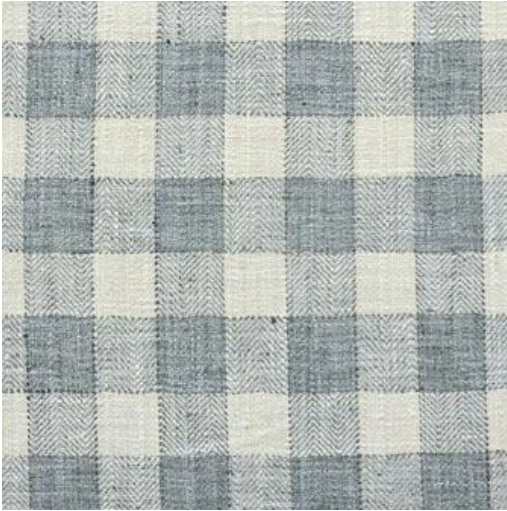

LACROSSE # 639 HARBOR

PRODUCT INFORMATION

EXCLUSIVE PATTERN AVAILABLE IN 6 COLORS

PATTERN NAME LACROSSE

COLOR # 639 HARBOR

PATTERN COMMENT AVAILABLE IN 6 COLORS

COLOR COMMENT

USAGE Upholstery

WIDTH 55.25"

REPEAT V-3.37"H-3"

CONTENT 100% POLYESTER

CLEANING DRY CLEAN

FINISH

TESTS 100,000 DOUBLE RUBS NFPA 260 CLASS 1(UFAC) - CAL 117-2013

COUNTRY INDIA