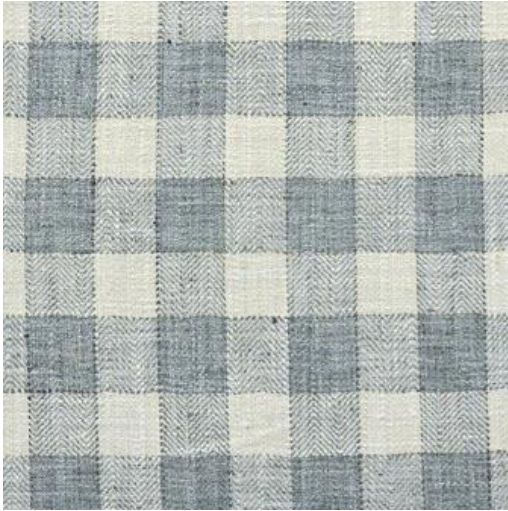

LACROSSE # 639 HARBOR

PRODUCT INFORMATION

EXCLUSIVE PATTERN AVAILABLE IN 6 COLORS

PATTERN NAME LACROSSE

COLOR # 639 HARBOR

PATTERN COMMENT AVAILABLE IN 6 COLORS

COLOR COMMENT

USAGE Upholstery

WIDTH 55.25"

REPEAT V-3.37"H-3"

CONTENT 100% POLYESTER

CLEANING DRY CLEAN

FINISH

TESTS 100,000 DOUBLE RUBS NFPA 260 CLASS 1(UFAC) - CAL 117-2013

COUNTRY INDIA