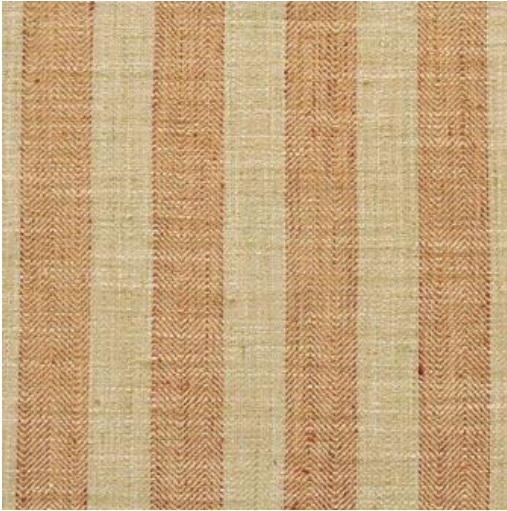

TOWER ROAD # 650 APRICOT

PRODUCT INFORMATION

EXCLUSIVE PATTERN AVAILABLE IN 5 COLORS

PATTERN NAME TOWER ROAD

COLOR # 650 APRICOT

PATTERN COMMENT AVAILABLE IN 5 COLORS

COLOR COMMENT

NOTE

USAGE Drapery, Upholstery

WIDTH 54"

REPEAT H-3"

CONTENT 100% POLYESTER

CLEANING DRY CLEAN

FINISH

TESTS 100,000 DOUBLE RUBS NFPA 260 CLASS 1(UFAC) - CAL 117-2013

COUNTRY INDIA