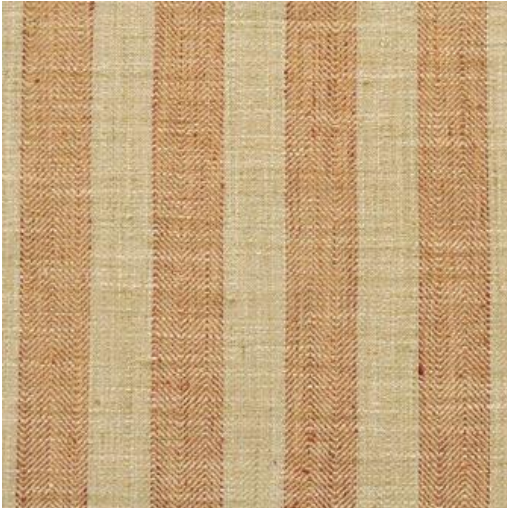

### PRODUCT INFORMATION

EXCLUSIVE PATTERN AVAILABLE IN 5 COLORS

PATTERN NAME TOWER ROAD

COLOR # 650 APRICOT

PATTERN COMMENT AVAILABLE IN 5 COLORS

COLOR COMMENT

USAGE Drapery, Upholstery

WIDTH 54"