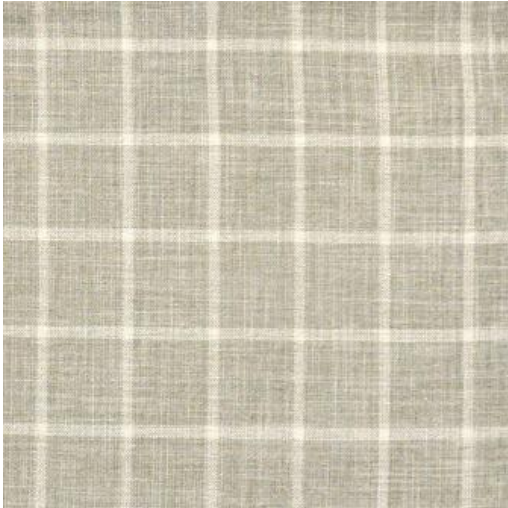

WINDOWPANE # 604 DUNE

PRODUCT INFORMATION

EXCLUSIVE PATTERN AVAILABLE IN 9 COLORS

PATTERN NAME **WINDOWPANE**

COLOR **# 604 DUNE**

PATTERN COMMENT
AVAILABLE IN 9 COLORS

COLOR COMMENT

NOTE

WIDTH 55.5"

REPEAT V-2.5"H-2.5"

CONTENT 72% POLYESTER/23% COTTON/5%
RAYON

CLEANING DRY CLEAN

FINISH

TESTS 100,000 DOUBLE RUBS NFPA 260 CLASS
1(UFAC) - CAL 117-2013

COUNTRY INDIA