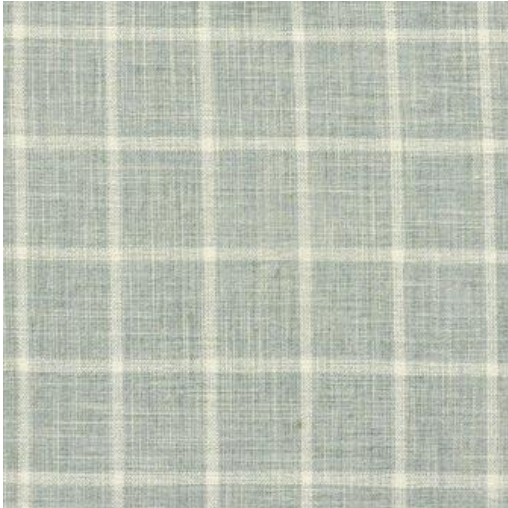

WINDOWPANE # 628 RAIN

PRODUCT INFORMATION

EXCLUSIVE PATTERN AVAILABLE IN 9 COLORS

PATTERN NAME WINDOWPANE

COLOR # 628 RAIN

PATTERN COMMENT AVAILABLE IN 9 COLORS

COLOR COMMENT

WIDTH 55.5"

REPEAT V-2.5"H-2.5"

CONTENT 72% POLYESTER/23% COTTON/5% RAYON

CLEANING DRY CLEAN

FINISH

TESTS 100,000 DOUBLE RUBS NFPA 260 CLASS 1(UFAC) - CAL 117-2013

COUNTRY INDIA