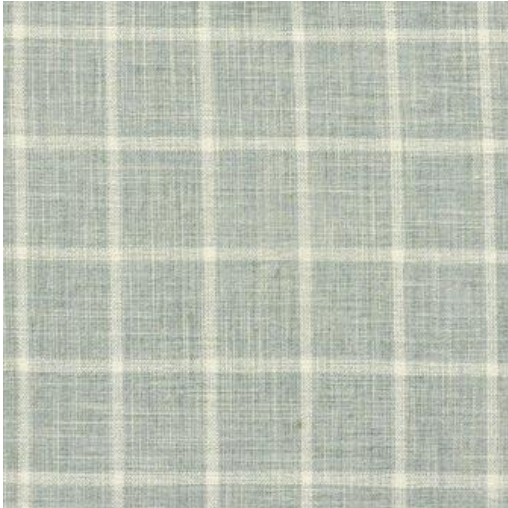

## WINDOWPANE # 628 RAIN

### PRODUCT INFORMATION

EXCLUSIVE PATTERN AVAILABLE IN 9 COLORS

PATTERN NAME WINDOWPANE

COLOR # 628 RAIN

PATTERN COMMENT AVAILABLE IN 9 COLORS

COLOR COMMENT

WIDTH 55.5"

REPEAT V-2.5"H-2.5"

CONTENT 72% POLYESTER/23% COTTON/5% RAYON

CLEANING DRY CLEAN

FINISH

TESTS 100,000 DOUBLE RUBS NFPA 260 CLASS 1(UFAC) - CAL 117-2013

COUNTRY INDIA