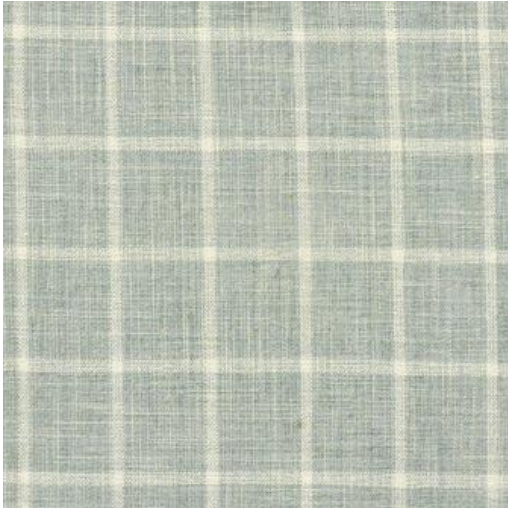

WINDOWPANE # 628 RAIN

PRODUCT INFORMATION

EXCLUSIVE PATTERN AVAILABLE IN 9 COLORS

PATTERN NAME WINDOWPANE

COLOR # 628 RAIN

PATTERN COMMENT AVAILABLE IN 9 COLORS

COLOR COMMENT

NOTE

WIDTH 55.5"

REPEAT V-2.5"H-2.5"

CONTENT 72% POLYESTER/23% COTTON/5% RAYON

CLEANING DRY CLEAN

FINISH

TESTS 100,000 DOUBLE RUBS NFPA 260 CLASS 1(UFAC) - CAL 117-2013

COUNTRY INDIA