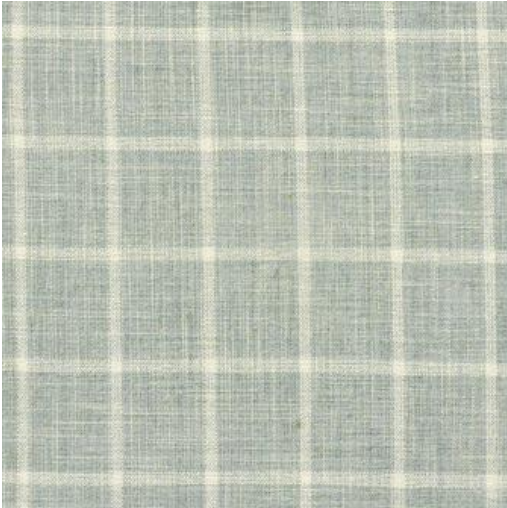

WINDOWPANE # 628 RAIN

PRODUCT INFORMATION

EXCLUSIVE PATTERN AVAILABLE IN 9 COLORS

PATTERN NAME WINDOWPANE

COLOR # 628 RAIN

PATTERN COMMENT AVAILABLE IN 9 COLORS

COLOR COMMENT

WIDTH 55.5"

REPEAT V-2.5"H-2.5"

CONTENT 72% POLYESTER/23% COTTON/5% RAYON

CLEANING DRY CLEAN

FINISH

TESTS 100,000 DOUBLE RUBS NFPA 260 CLASS 1(UFAC) - CAL 117-2013

COUNTRY INDIA