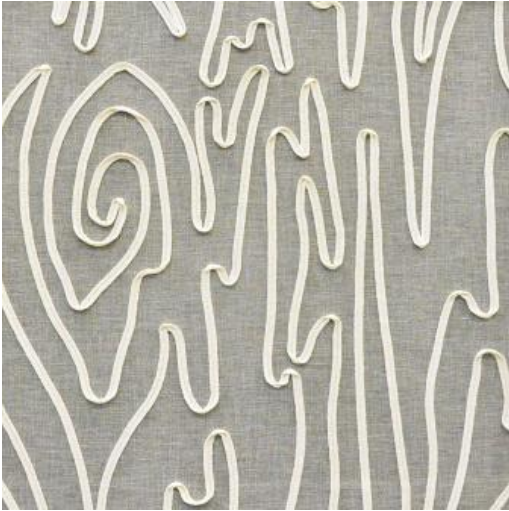

TETHER

412 PEWTER

PRODUCT INFORMATION

EXCLUSIVE PATTERN AVAILABLE IN 3 COLORS

PATTERN NAME **TETHER**

COLOR **# 412 PEWTER**

PATTERN COMMENT
AVAILABLE IN 3 COLORS

COLOR COMMENT

NOTE

USAGE Drapery

WIDTH 55.5"

REPEAT V-18.5"H-25.25"

CONTENT BASE: 52% RECYCLED POLYESTER/48%
POLYESTER EMB: 100% COTTON

CLEANING DRY CLEAN RECOMMENDED

FINISH

TESTS NFPA 260 CLASS 1(UFAC) - CAL 117-2013