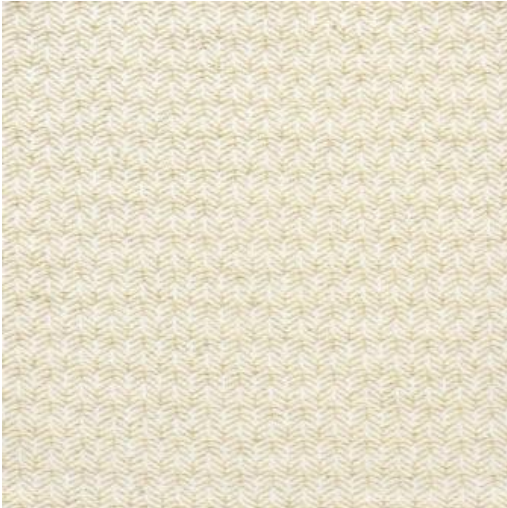

TREELINE # 224 HAY

PRODUCT INFORMATION

EXCLUSIVE PATTERN AVAILABLE IN 8 COLORS

PATTERN NAME TREELINE

COLOR # 224 HAY

PATTERN COMMENT AVAILABLE IN 8 COLORS

COLOR COMMENT

NOTE

USAGE Drapery, Upholstery

WIDTH 57.5"

REPEAT V-1"H-1.75"

CONTENT 63% COTTON/37% POLYESTER

CLEANING DRY CLEAN

FINISH

TESTS 100,000 DOUBLE RUBS NFPA 260 CLASS 1(UFAC) - CAL 117-2013

COUNTRY INDIA