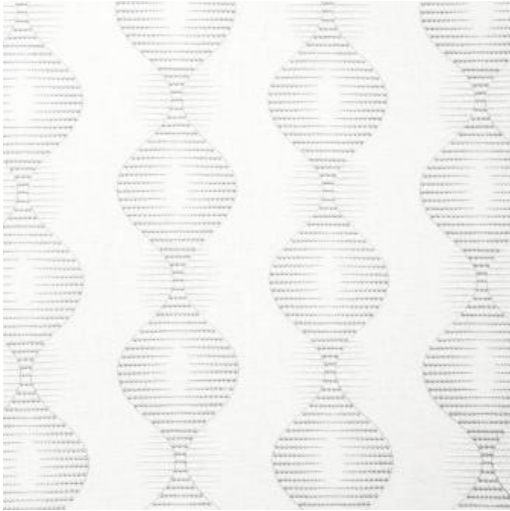

# ATMOSPHERIC # 422 PUFF

### EXCLUSIVE PATTERN AVAILABLE IN 1 COLORS

---

**PATTERN NAME**    **ATMOSPHERIC**

---

**COLOR**                **# 422 PUFF**

---

**PATTERN COMMENT**    EXCLUSIVE PATTERN AVAILABLE IN 1 COLOR

---

**COLOR COMMENT**

---

**USAGE**                 Drapery

---

**WIDTH**                54"EMB.52"

---

**REPEAT**              V-7.5"H-13"

---