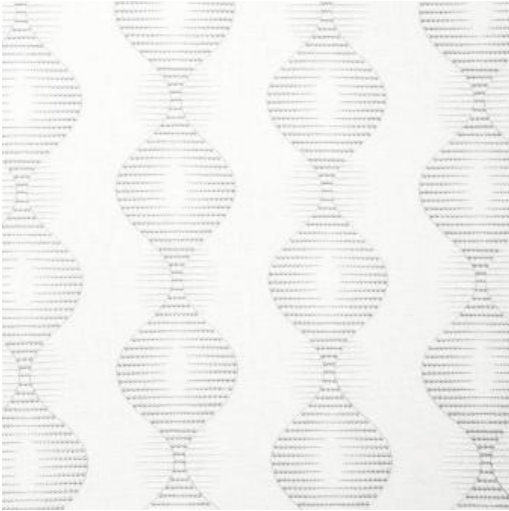

ATMOSPHERIC # 422 PUFF

PRODUCT INFORMATION

EXCLUSIVE PATTERN AVAILABLE IN 1 COLORS

PATTERN NAME **ATMOSPHERIC**

COLOR **# 422 PUFF**

PATTERN COMMENT EXCLUSIVE PATTERN AVAILABLE IN 1 COLOR

COLOR COMMENT

NOTE

USAGE Drapery

WIDTH 54"EMB.52"

REPEAT V-7.5"H-13"

CONTENT 50% COTTON/25% RAYON/17%
POLYESTER/5% ZARI/3% LINEN

CLEANING DRY CLEAN

FINISH

TESTS CAL 117-2013

COUNTRY India