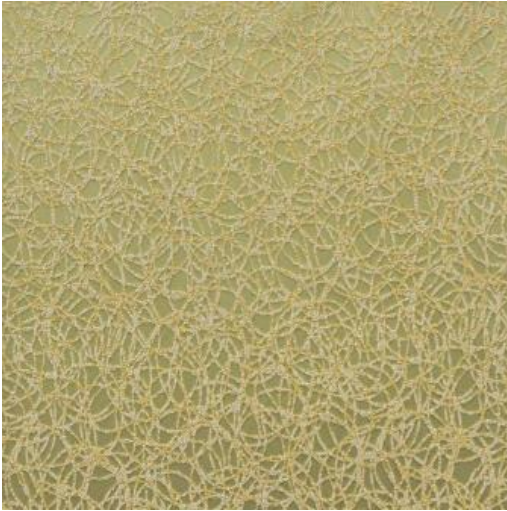

# GUSTAV # 618 ALGAE

### EXCLUSIVE PATTERN AVAILABLE IN 5 COLORS

**PATTERN NAME** GUSTAV

**COLOR** # 618 ALGAE

**PATTERN COMMENT** EXCLUSIVE PATTERN AVAILABLE IN 5 COLORS

**COLOR COMMENT**

**USAGE** Drapery

**WIDTH** 54"

**REPEAT** V-11.8"H-9"

**CONTENT** 100% POLYESTER

**CLEANING** WASH COLD - IRON LOW - DRY CLEAN P GENTLE - TUMBLE DRY GENTLE - NO BLEACH