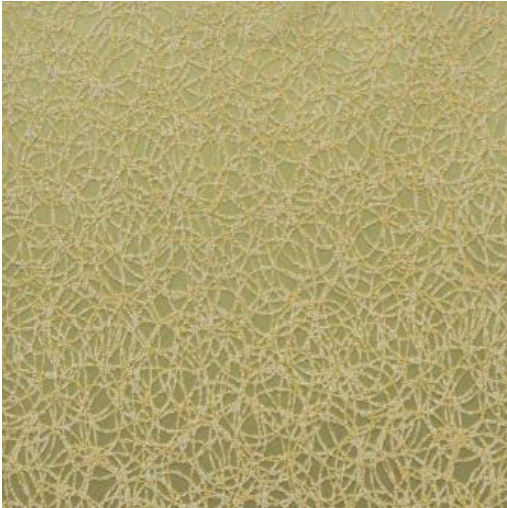

GUSTAV # 618 ALGAE

PRODUCT INFORMATION

EXCLUSIVE PATTERN AVAILABLE IN 5 COLORS

PATTERN NAME GUSTAV

COLOR # 618 ALGAE

PATTERN COMMENT EXCLUSIVE PATTERN AVAILABLE IN 5 COLORS

COLOR COMMENT

NOTE

USAGE Drapery

WIDTH 54"

REPEAT V-11.8"H-9"

CONTENT 100% POLYESTER

CLEANING WASH COLD - IRON LOW - DRY CLEAN P GENTLE - TUMBLE DRY GENTLE - NO BLEACH

FINISH

TESTS OEKOTEX - NFPA 260 CLASS 1(UFAC) - CAL 117-2013 - NFPA 701