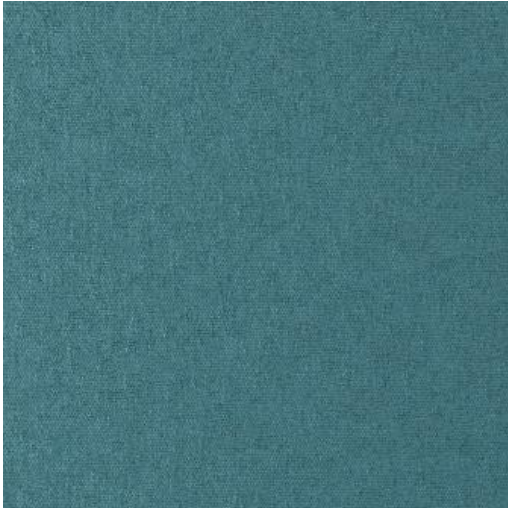

## # 828 NORDIC

### PRODUCT INFORMATION

EXCLUSIVE PATTERN AVAILABLE IN 54 COLORS

**PATTERN NAME** CONTE

**COLOR** # 828 NORDIC

**PATTERN COMMENT** EXCLUSIVE PATTERN AVAILABLE IN 54 COLORS

**COLOR COMMENT**

**USAGE** Upholstery

**WIDTH** 54"

**REPEAT**

**CONTENT** 100% POLYESTER

**CLEANING** WASH BELOW 30 GENTLE, IRON LOW ON REVERSE SIDE, TUMBLE DRY LOW GENTLE, NO BLEACH, DRY CLEAN P GENTLE, FIBREGUARD

**FINISH** FIBREGUARD

**TESTS** 100,000 DOUBLE RUBS, OEKOTEX, NFPA 260 CLASS 1(UFAC), CAL 117-2013