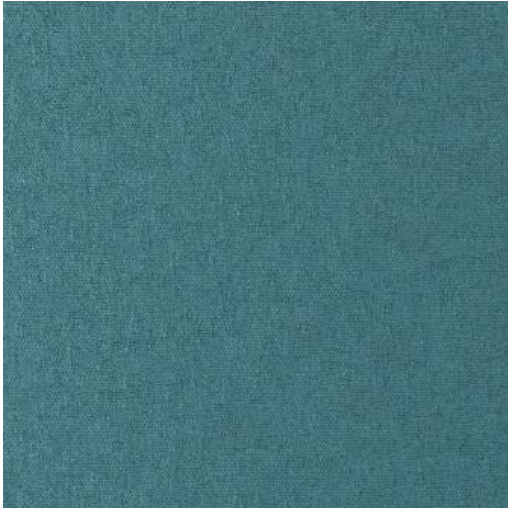

CONTE

828 NORDIC

PRODUCT INFORMATION

EXCLUSIVE PATTERN AVAILABLE IN 54 COLORS

PATTERN NAME CONTE

COLOR # 828 NORDIC

PATTERN COMMENT EXCLUSIVE PATTERN AVAILABLE IN 54 COLORS

COLOR COMMENT

USAGE Upholstery

WIDTH 54"

REPEAT

CONTENT 100% POLYESTER

CLEANING WASH BELOW 30 GENTLE, IRON LOW ON REVERSE SIDE, TUMBLE DRY LOW GENTLE, NO BLEACH, DRY CLEAN P GENTLE, FIBREGUARD

FINISH FIBREGUARD

TESTS 100,000 DOUBLE RUBS, OEKOTEX, NFPA 260 CLASS 1(UFAC), CAL 117-2013