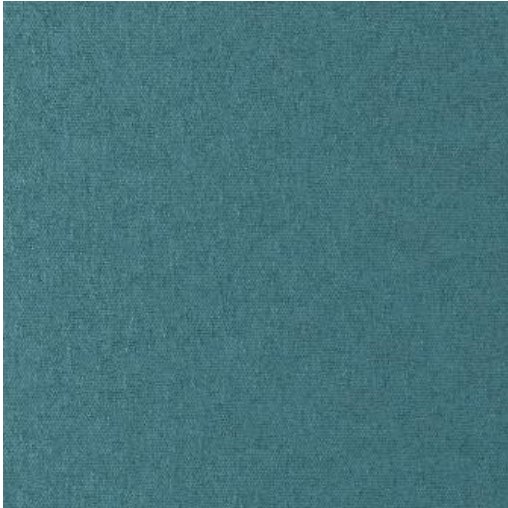

CONTE

828 NORDIC

PRODUCT INFORMATION

EXCLUSIVE PATTERN AVAILABLE IN 54 COLORS

PATTERN NAME CONTE

COLOR # 828 NORDIC

PATTERN COMMENT EXCLUSIVE PATTERN AVAILABLE IN 54 COLORS

COLOR COMMENT

NOTE

USAGE Upholstery

WIDTH 54"

REPEAT

CONTENT 100% POLYESTER

CLEANING WASH BELOW 30 GENTLE, IRON LOW ON REVERSE SIDE, TUMBLE DRY LOW GENTLE, NO BLEACH, DRY CLEAN P GENTLE, FIBREGUARD

FINISH FIBREGUARD

TESTS 100,000 DOUBLE RUBS, OEKOTEX, NFPA 260 CLASS 1(UFAC), CAL 117-2013