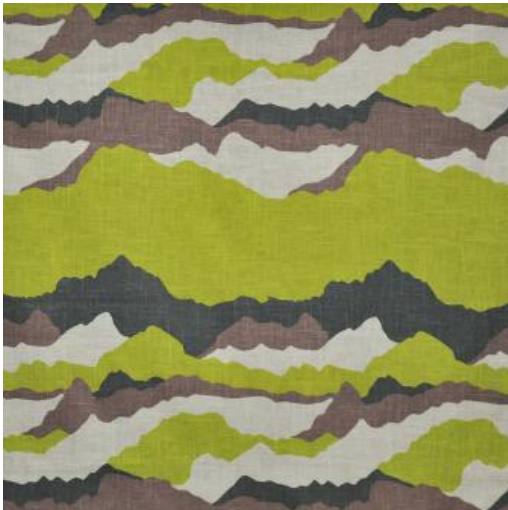

CALDERA

305 SULPHUR

PRODUCT INFORMATION

EXCLUSIVE PATTERN AVAILABLE IN 6 COLORS

PATTERN NAME CALDERA

COLOR # 305 SULPHUR

PATTERN COMMENT EXCLUSIVE PATTERN AVAILABLE IN 6 COLORS

COLOR COMMENT

USAGE Drapery, Multi-Purpose, Light Upholstery

WIDTH 54"

REPEAT V-25.2"H-18.1"

CONTENT 50% COTTON/50% LINEN

CLEANING DRY CLEAN P GENTLE

FINISH

TESTS 25,000 DOUBLE RUBS, NFPA 260 CLASS 1(UFAC)

COUNTRY TURKEY
