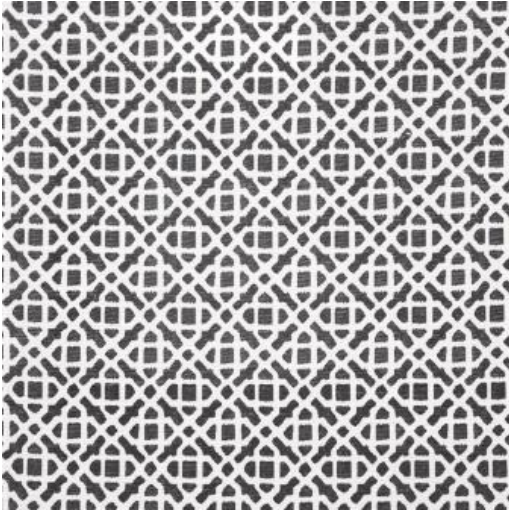

SAND PATH # 546 CHARCOAL

PRODUCT INFORMATION

EXCLUSIVE PATTERN AVAILABLE IN 3 COLORS

PATTERN NAME **SAND PATH**

COLOR **# 546 CHARCOAL**

PATTERN COMMENT AVAILABLE IN 3 COLORS

COLOR COMMENT

NOTE

USAGE Drapery, Multi-Purpose, Light Upholstery

WIDTH 54"

REPEAT V-2.25"H-2.25"

CONTENT 100% COTTON

CLEANING DRY CLEAN

FINISH

TESTS 15,000 DOUBLE RUBS NFPA 260 CLASS 1(UFAC) - CAL 117-2013

COUNTRY CHINA