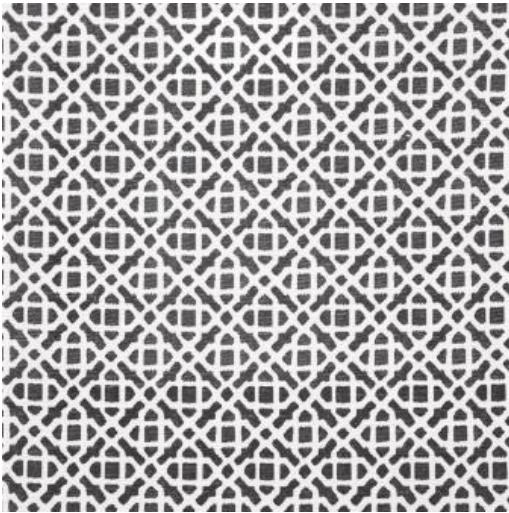

# SAND PATH # 546 CHARCOAL

## PRODUCT INFORMATION

EXCLUSIVE PATTERN AVAILABLE IN 3 COLORS

PATTERN NAME **SAND PATH**

COLOR **# 546 CHARCOAL**

PATTERN COMMENT AVAILABLE IN 3 COLORS

COLOR COMMENT

USAGE Drapery, Multi-Purpose, Light Upholstery