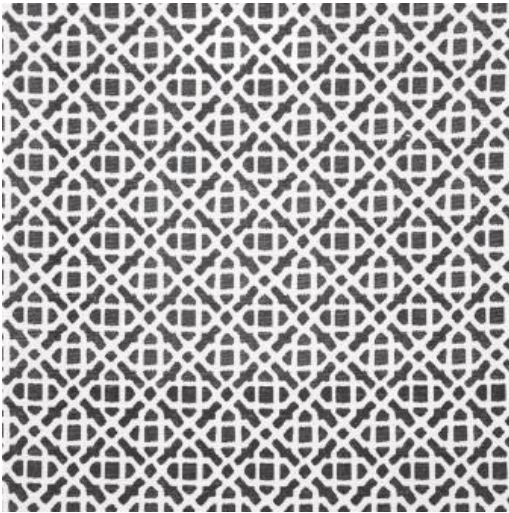

SAND PATH # 546 CHARCOAL

PRODUCT INFORMATION

EXCLUSIVE PATTERN AVAILABLE IN 3 COLORS

PATTERN NAME **SAND PATH**

COLOR **# 546 CHARCOAL**

PATTERN COMMENT AVAILABLE IN 3 COLORS

COLOR COMMENT

USAGE Drapery, Multi-Purpose, Light Upholstery

WIDTH 54"

REPEAT V-2.25"H-2.25"

CONTENT 100% COTTON

CLEANING DRY CLEAN

FINISH

TESTS 15,000 DOUBLE RUBS NFPA 260 CLASS 1(UFAC) - CAL 117-2013

COUNTRY CHINA