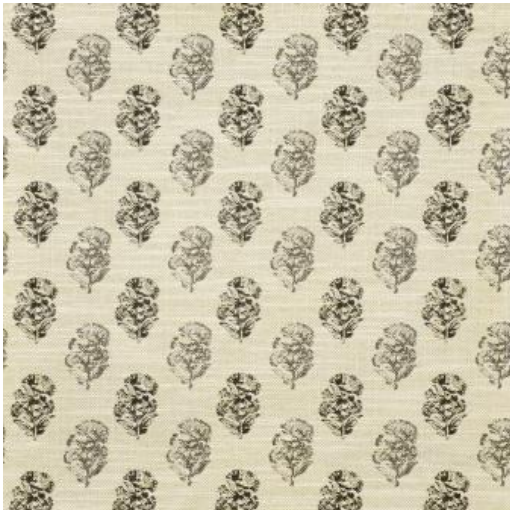

MOULIN FLEUR # 551 COPY

PRODUCT INFORMATION

EXCLUSIVE PATTERN AVAILABLE IN 1 COLORS

PATTERN NAME MOULIN FLEUR

COLOR # 551 COPY

PATTERN COMMENT AVAILABLE IN 2 COLORS

COLOR COMMENT

NOTE

USAGE Drapery, Multi-Purpose, Light Upholstery

WIDTH 54"

REPEAT V-3.13"H-3.75"

CONTENT 75% COTTON/25% LINEN

CLEANING DRY CLEAN

FINISH

TESTS 15,000 DOUBLE RUBS NFPA 260 CLASS 1(UFAC) - CAL 117-2013

COUNTRY PAKISTAN
