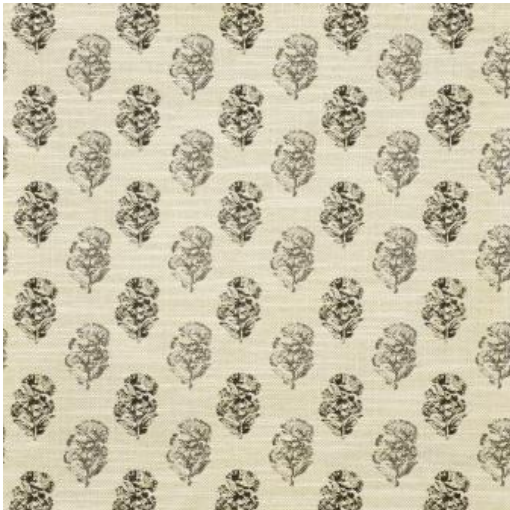

MOULIN FLEUR # 551 COPY

PRODUCT INFORMATION

EXCLUSIVE PATTERN AVAILABLE IN 2 COLORS

PATTERN NAME **MOULIN FLEUR**

COLOR **# 551 COPY**

PATTERN COMMENT
AVAILABLE IN 2 COLORS

COLOR COMMENT

USAGE Drapery, Multi-Purpose, Light Upholstery

WIDTH 54"

REPEAT V-3.13"H-3.75"

CONTENT 75% COTTON/25% LINEN

CLEANING DRY CLEAN

FINISH

TESTS 15,000 DOUBLE RUBS NFPA 260 CLASS
1(UFAC) - CAL 117-2013

COUNTRY PAKISTAN