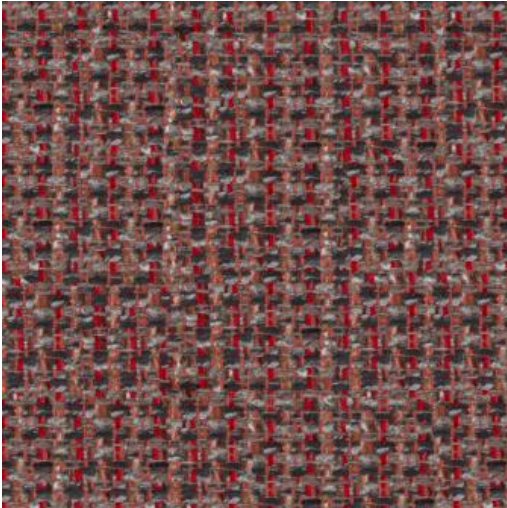

RAMON

253 CARDINAL

PRODUCT INFORMATION

EXCLUSIVE PATTERN AVAILABLE IN 25 COLORS

PATTERN NAME RAMON

COLOR # 253 CARDINAL

PATTERN COMMENT EXCLUSIVE PATTERN AVAILABLE IN 25 COLORS

COLOR COMMENT

USAGE Upholstery

WIDTH 55"

REPEAT

CONTENT 51% POLYESTER/30% ACRYLIC/19%
POLYPROPYLENE

CLEANING WASH BELOW 30 GENTLE, IRON LOW,
TUMBLE DRY LOW, NO BLEACH, DRY CLEAN
P GENTLE, FIBREGUARD PRO

FINISH FIBREGUARD PRO

TESTS 100,000 DOUBLE RUBS - OEKOTEX NFPA 260
CLASS 1(UFAC) - CAL 117-2013

COUNTRY TURKEY
