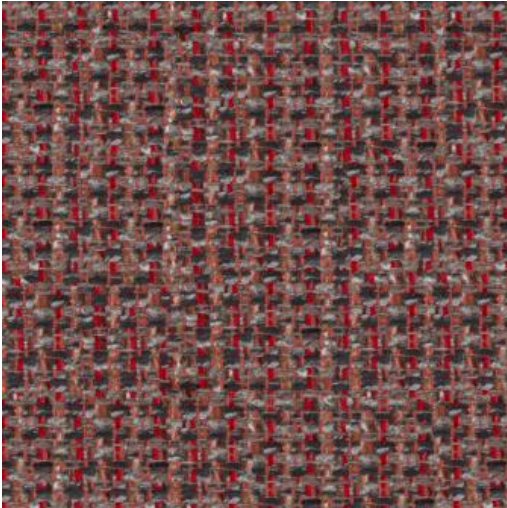

RAMON

253 CARDINAL

PRODUCT INFORMATION

EXCLUSIVE PATTERN AVAILABLE IN 25 COLORS

PATTERN NAME RAMON

COLOR # 253 CARDINAL

PATTERN COMMENT EXCLUSIVE PATTERN AVAILABLE IN 25 COLORS

COLOR COMMENT

USAGE Upholstery

WIDTH 55"

REPEAT

CONTENT 51% POLYESTER/30% ACRYLIC/19% POLYPROPYLENE

CLEANING WASH BELOW 30 GENTLE, IRON LOW, TUMBLE DRY LOW, NO BLEACH, DRY CLEAN P GENTLE, FIBREGUARD PRO

FINISH FIBREGUARD PRO

TESTS 100,000 DOUBLE RUBS - OEKOTEX NFPA 260 CLASS 1(UFAC) - CAL 117-2013

COUNTRY TURKEY
