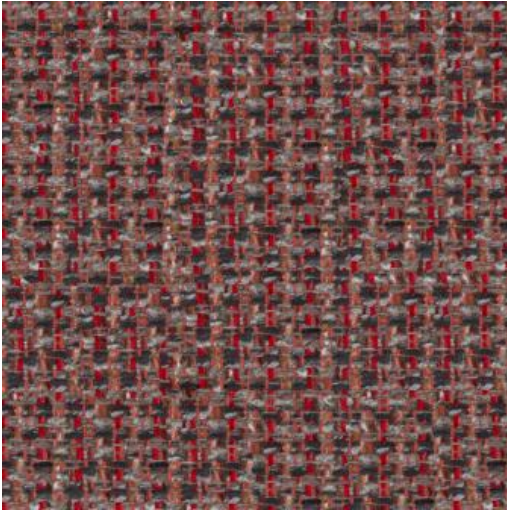

RAMON # 253 CARDINAL

PRODUCT INFORMATION

EXCLUSIVE PATTERN AVAILABLE IN 25 COLORS

PATTERN NAME RAMON

COLOR # 253 CARDINAL

PATTERN COMMENT EXCLUSIVE PATTERN AVAILABLE IN 25 COLORS

COLOR COMMENT

NOTE

USAGE Upholstery

WIDTH 55"

REPEAT

CONTENT 51% POLYESTER/30% ACRYLIC/19%
POLYPROPYLENE

CLEANING WASH BELOW 30 GENTLE, IRON LOW,
TUMBLE DRY LOW, NO BLEACH, DRY CLEAN
P GENTLE, FIBREGUARD PRO

FINISH FIBREGUARD PRO/MOISTURE BARRIER
BACKING

TESTS 100,000 DOUBLE RUBS - OEKOTEX NFPA 260
CLASS 1(UFAC) - CAL 117-2013

COUNTRY TURKEY
