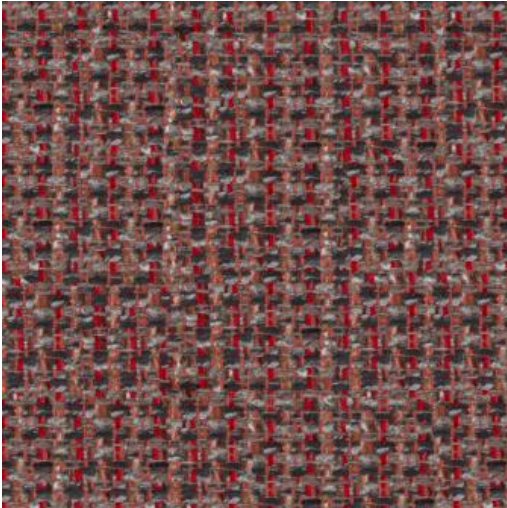

RAMON # 253 CARDINAL

PRODUCT INFORMATION

EXCLUSIVE PATTERN AVAILABLE IN 25 COLORS

PATTERN NAME RAMON

COLOR # 253 CARDINAL

PATTERN COMMENT EXCLUSIVE PATTERN AVAILABLE IN 25 COLORS

COLOR COMMENT

USAGE Upholstery

WIDTH 55"

REPEAT

CONTENT 51% POLYESTER/30% ACRYLIC/19%
POLYPROPYLENE

CLEANING WASH BELOW 30 GENTLE, IRON LOW,
TUMBLE DRY LOW, NO BLEACH, DRY CLEAN
P GENTLE, FIBREGUARD PRO

FINISH FIBREGUARD PRO

TESTS 100,000 DOUBLE RUBS - OEKOTEX NFPA 260
CLASS 1(UFAC) - CAL 117-2013