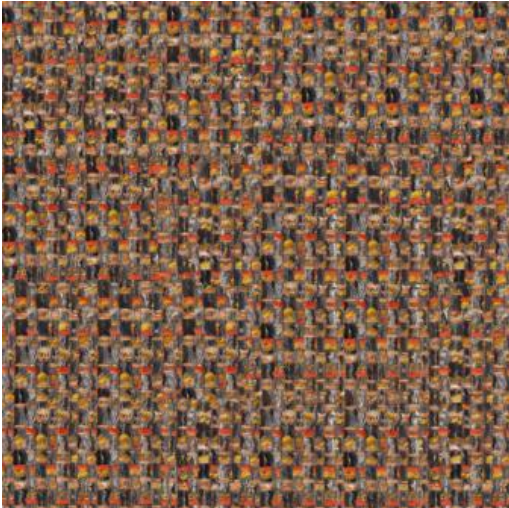

RAMON # 243 RUTILE

PRODUCT INFORMATION

EXCLUSIVE PATTERN AVAILABLE IN 25 COLORS

PATTERN NAME RAMON

COLOR # 243 RUTILE

PATTERN COMMENT EXCLUSIVE PATTERN AVAILABLE IN 25 COLORS

COLOR COMMENT

NOTE

USAGE Upholstery

WIDTH 55"

REPEAT

CONTENT 51% POLYESTER/30% ACRYLIC/19% POLYPROPYLENE

CLEANING WASH BELOW 30 GENTLE, IRON LOW, TUMBLE DRY LOW, NO BLEACH, DRY CLEAN P GENTLE, FIBREGUARD PRO

FINISH FIBREGUARD PRO/MOISTURE BARRIER BACKING

TESTS 100,000 DOUBLE RUBS - OEKOTEX NFPA 260 CLASS 1(UFAC) - CAL 117-2013

COUNTRY TURKEY
