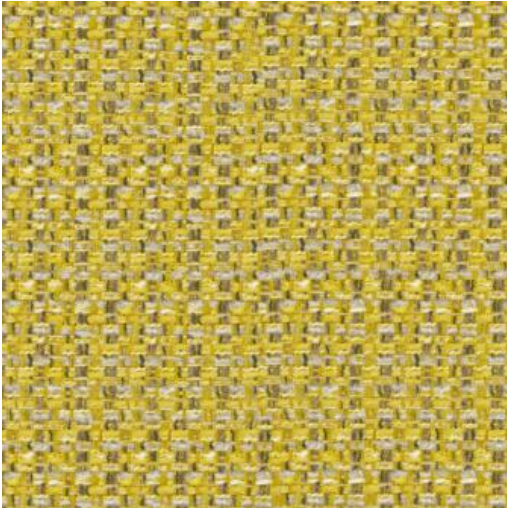

## # 238 CHARTREUSE

### PRODUCT INFORMATION

---

**EXCLUSIVE PATTERN AVAILABLE IN 25 COLORS**

---

**PATTERN NAME**      RAMON

**COLOR**              # 238 CHARTREUSE

**PATTERN COMMENT**      EXCLUSIVE PATTERN AVAILABLE IN 25 COLORS

**COLOR COMMENT**

**NOTE**

**USAGE**              Upholstery

**WIDTH**              55"

**REPEAT**

**CONTENT**              51% POLYESTER/30% ACRYLIC/19%  
POLYPROPYLENE

**CLEANING**              WASH BELOW 30 GENTLE, IRON LOW,  
TUMBLE DRY LOW, NO BLEACH, DRY CLEAN  
P GENTLE, FIBREGUARD PRO