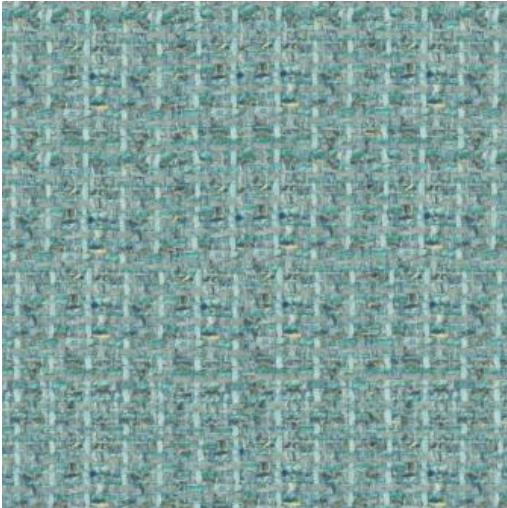

# RAMON

## # 225 TURQUOISE

### PRODUCT INFORMATION

EXCLUSIVE PATTERN AVAILABLE IN 25 COLORS

**PATTERN NAME** RAMON

**COLOR** # 225 TURQUOISE

**PATTERN COMMENT** EXCLUSIVE PATTERN AVAILABLE IN 25 COLORS

**COLOR COMMENT**

**NOTE**

**USAGE** Upholstery

**WIDTH** 55"

**REPEAT**

**CONTENT** 51% POLYESTER/30% ACRYLIC/19% POLYPROPYLENE

**CLEANING** WASH BELOW 30 GENTLE, IRON LOW, TUMBLE DRY LOW, NO BLEACH, DRY CLEAN P GENTLE, FIBREGUARD PRO

**FINISH** FIBREGUARD PRO/MOISTURE BARRIER BACKING