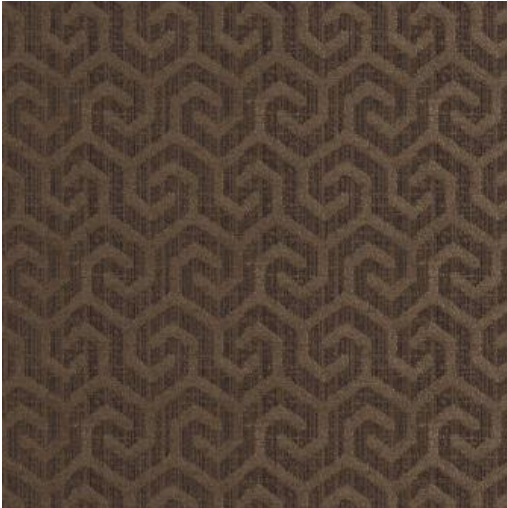

CAMINO

360 PINECONE

PRODUCT INFORMATION

EXCLUSIVE PATTERN AVAILABLE IN 13 COLORS

PATTERN NAME CAMINO

COLOR # 360 PINECONE

PATTERN COMMENT EXCLUSIVE PATTERN AVAILABLE IN 13 COLORS

COLOR COMMENT

USAGE Upholstery

WIDTH 54.7"

REPEAT V-2.5" H-1.3"

CONTENT 100% POLYESTER

CLEANING WASH BELOW 30 GENTLE, IRON LOW, TUMBLE DRY LOW, NO BLEACH, DRY CLEAN P GENTLE, FIBREGUARD

FINISH FIBREGUARD

TESTS 65,000 DOUBLE RUBS - OEKOTEX NFPA 260 CLASS 1(UFAC) - CAL 117-2013