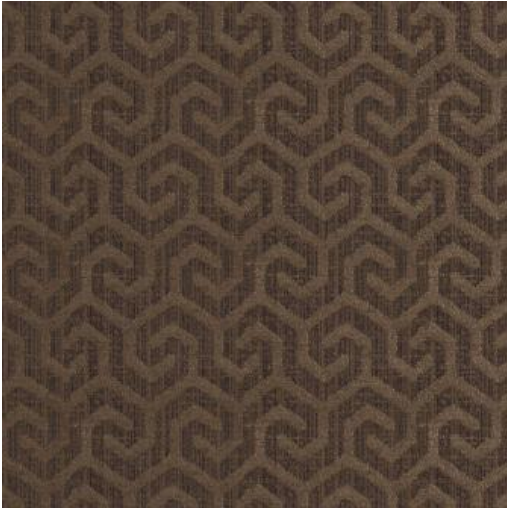

### PRODUCT INFORMATION

EXCLUSIVE PATTERN AVAILABLE IN 13 COLORS

**PATTERN NAME** CAMINO

**COLOR** # 360 PINECONE

**PATTERN COMMENT** EXCLUSIVE PATTERN AVAILABLE IN 13 COLORS

**COLOR COMMENT**

**USAGE** Upholstery

**WIDTH** 54.7"

**REPEAT** V-2.5" H-1.3"

**CONTENT** 100% POLYESTER

**CLEANING** WASH BELOW 30 GENTLE, IRON LOW, TUMBLE DRY LOW, NO BLEACH, DRY CLEAN P GENTLE, FIBREGUARD

**FINISH** FIBREGUARD

**TESTS** 65,000 DOUBLE RUBS - OEKOTEX NFPA 260 CLASS 1(UFAC) - CAL 117-2013