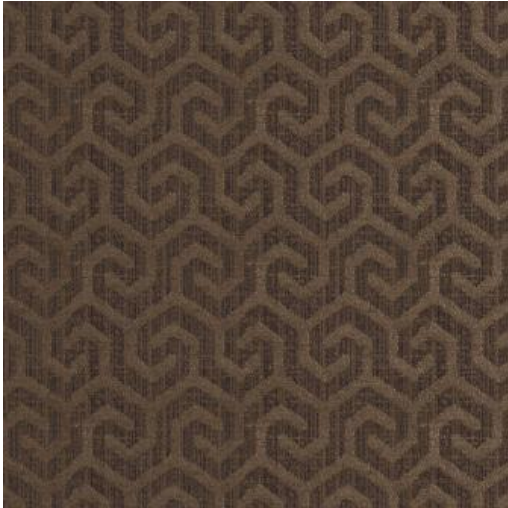

CAMINO

360 PINECONE

PRODUCT INFORMATION

EXCLUSIVE PATTERN AVAILABLE IN 13 COLORS

PATTERN NAME CAMINO

COLOR # 360 PINECONE

PATTERN COMMENT EXCLUSIVE PATTERN AVAILABLE IN 13 COLORS

COLOR COMMENT

NOTE

USAGE Upholstery

WIDTH 54.7"

REPEAT V-2.5" H-1.3"

CONTENT 100% POLYESTER

CLEANING WASH BELOW 30 GENTLE, IRON LOW, TUMBLE DRY LOW, NO BLEACH, DRY CLEAN P GENTLE, FIBREGUARD

FINISH FIBREGUARD

TESTS 65,000 DOUBLE RUBS - OEKOTEX NFPA 260 CLASS 1(UFAC) - CAL 117-2013