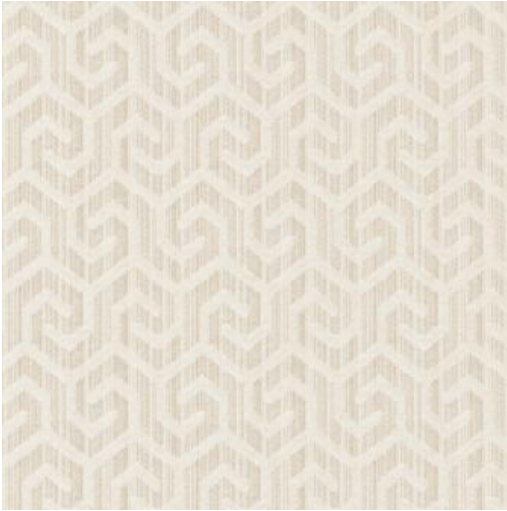

# CAMINO # 342 MARBLE

### EXCLUSIVE PATTERN AVAILABLE IN 13 COLORS

---

**PATTERN NAME** CAMINO

**COLOR** # 342 MARBLE

**PATTERN COMMENT** EXCLUSIVE PATTERN AVAILABLE IN 13 COLORS

**COLOR COMMENT**

**USAGE** Upholstery

**WIDTH** 54.7"