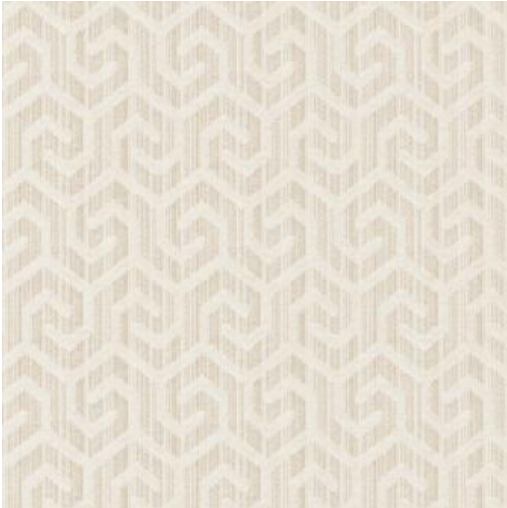

## # 342 MARBLE

### PRODUCT INFORMATION

---

**EXCLUSIVE PATTERN AVAILABLE IN 13 COLORS**

---

**PATTERN NAME** CAMINO

**COLOR** # 342 MARBLE

**PATTERN COMMENT** EXCLUSIVE PATTERN AVAILABLE IN 13 COLORS

**COLOR COMMENT**

**USAGE** Upholstery

**WIDTH** 54.7"

**REPEAT** V-2.5" H-1.3"

**CONTENT** 100% POLYESTER

**CLEANING** WASH BELOW 30 GENTLE, IRON LOW, TUMBLE DRY LOW, NO BLEACH, DRY CLEAN P GENTLE, FIBREGUARD

**FINISH** FIBREGUARD