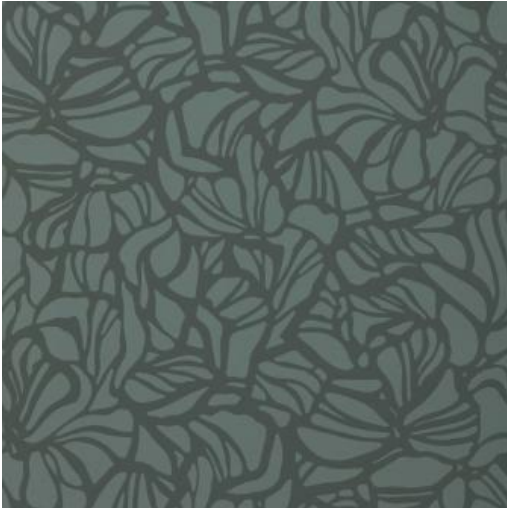

PURITY (WP) # 02 FOREST

PRODUCT INFORMATION

EXCLUSIVE PATTERN AVAILABLE IN 3 COLORS

PATTERN NAME PURITY (WP)

COLOR # 02 FOREST

PATTERN COMMENT EXCLUSIVE PATTERN AVAILABLE IN 3 COLORS

COLOR COMMENT # 02

NOTE

WIDTH 20.5"X11YD

REPEAT V-25.5"

CONTENT STRAIGHT PASTE THE WALL

CLEANING WASHABLE STRIPPABLE

FINISH

TESTS CLASS A-ASTM E84-16

COUNTRY UNITED KINGDOM