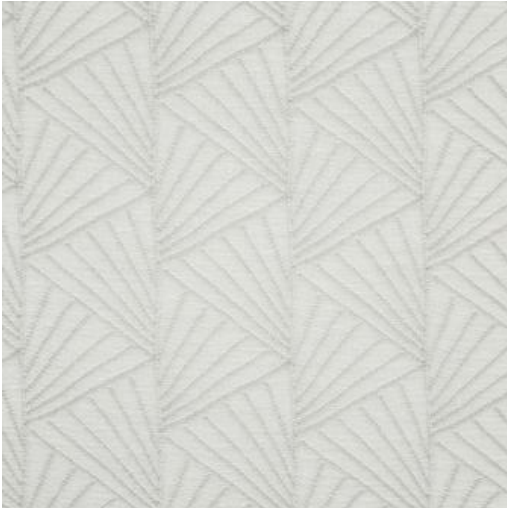

# LADYSMITH # 420 CRYSTAL

## PRODUCT INFORMATION

---

**EXCLUSIVE PATTERN AVAILABLE IN 5 COLORS**

---

**PATTERN NAME**      LADYSMITH

---

**COLOR**                      # 420 CRYSTAL

---

**PATTERN COMMENT**      EXCLUSIVE PATTERN AVAILABLE IN 5 COLORS

---

**COLOR COMMENT**

---

**USAGE**                      Drapery

---

**WIDTH**                      120" EMB. WIDTH 108"

---

**REPEAT**                    V-4" H-3.25"

---

**CONTENT**                  100% POLYESTER

---

**CLEANING**                DRY CLEAN, RAILROADED

---

**FINISH**

---