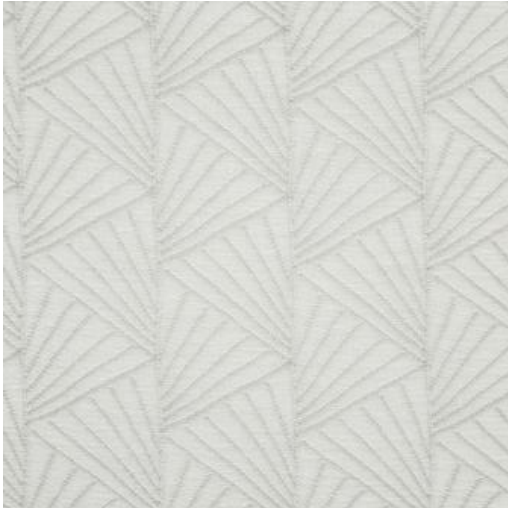

# LADYSMITH # 420 CRYSTAL

## PRODUCT INFORMATION

---

**EXCLUSIVE PATTERN AVAILABLE IN 5 COLORS**

---

**PATTERN NAME** LADYSMITH

**COLOR** # 420 CRYSTAL

**PATTERN COMMENT** EXCLUSIVE PATTERN AVAILABLE IN 5 COLORS

---

**COLOR COMMENT**

---

---

**NOTE**

---

**USAGE** Drapery

**WIDTH** 120" EMB. WIDTH 108"

**REPEAT** V-4" H-3.25"