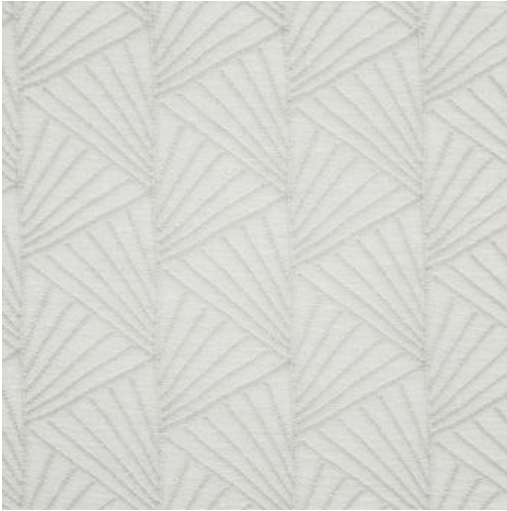

# LADYSMITH # 420 CRYSTAL

## PRODUCT INFORMATION

---

**EXCLUSIVE PATTERN AVAILABLE IN 5 COLORS**

---

**PATTERN NAME** LADYSMITH

**COLOR** # 420 CRYSTAL

**PATTERN COMMENT** EXCLUSIVE PATTERN AVAILABLE IN 5 COLORS

---

**COLOR COMMENT**

---

**USAGE** Drapery

**WIDTH** 120" EMB. WIDTH 108"

**REPEAT** V-4" H-3.25"

**CONTENT** 100% POLYESTER

**CLEANING** DRY CLEAN, RAILROADED

---