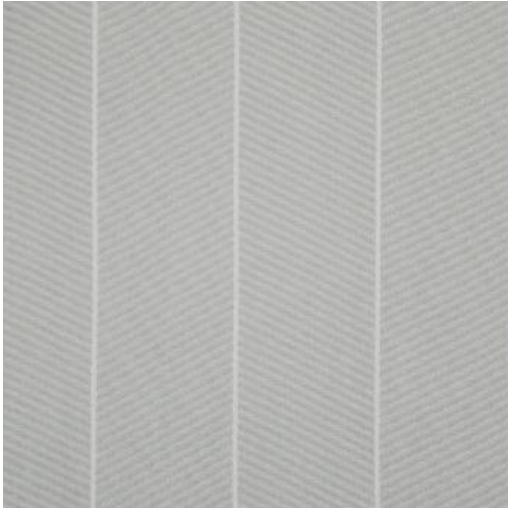

BOULEVARDIER # 421 CHAPEL

PRODUCT INFORMATION

EXCLUSIVE PATTERN AVAILABLE IN 4 COLORS

PATTERN NAME   **BOULEVARDIER**

COLOR   **# 421 CHAPEL**

PATTERN COMMENT   AVAILABLE IN 4 COLORS

COLOR COMMENT

NOTE

USAGE   Drapery

WIDTH   118"

REPEAT   V-6.75" H-2.5"

CONTENT   100% POLYESTER

CLEANING   DRY CLEAN, RAILROADED

FINISH

TESTS   NFPA 701, CAN ULC S109,
OEKOTEX

COUNTRY   TURKEY