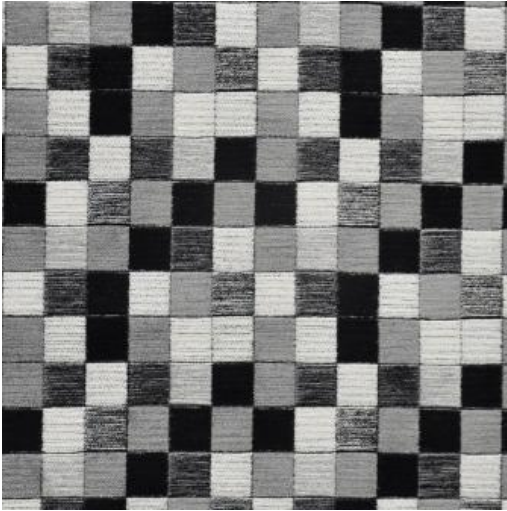

# GAMBIT

## # 828 DOMINO

### PRODUCT INFORMATION

EXCLUSIVE PATTERN AVAILABLE IN 3 COLORS

PATTERN NAME **GAMBIT**

COLOR **# 828 DOMINO**

PATTERN COMMENT EXCLUSIVE PATTERN AVAILABLE IN 3 COLORS

COLOR COMMENT

USAGE Upholstery

WIDTH 55"