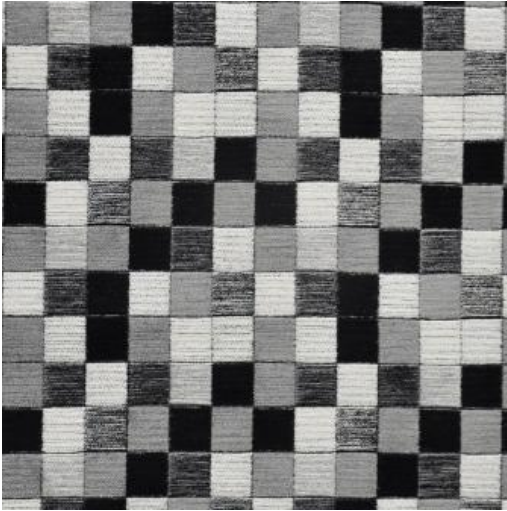

GAMBIT

828 DOMINO

PRODUCT INFORMATION

EXCLUSIVE PATTERN AVAILABLE IN 3 COLORS

PATTERN NAME **GAMBIT**

COLOR **# 828 DOMINO**

PATTERN COMMENT EXCLUSIVE PATTERN AVAILABLE IN 3 COLORS

COLOR COMMENT

NOTE

USAGE Upholstery

WIDTH 55"

REPEAT V-6" H-7"

CONTENT 64% POLYVISCOSE/36% POLYESTER

CLEANING WASH BELOW 30 PERMANENT PRESS, ALTA, LIGHT ACRYLIC BACKING

FINISH ALTA

TESTS 30,000 DOUBLE RUBS, NFPA 260 CLASS I (UFAC) - CAL 117-2013