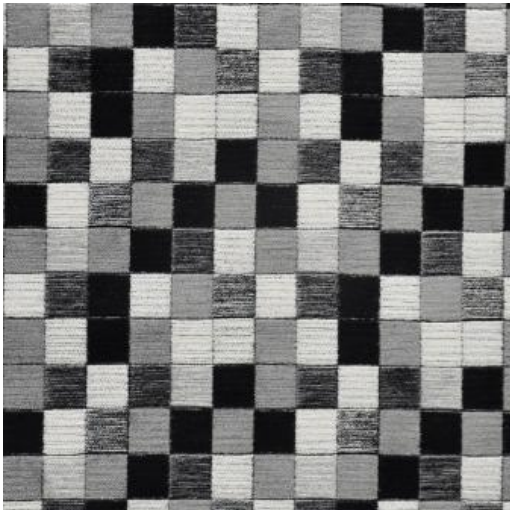

GAMBIT

828 DOMINO

PRODUCT INFORMATION

EXCLUSIVE PATTERN AVAILABLE IN 2 COLORS

PATTERN NAME **GAMBIT**

COLOR **# 828 DOMINO**

PATTERN COMMENT EXCLUSIVE PATTERN AVAILABLE IN 3 COLORS

COLOR COMMENT

NOTE

USAGE Upholstery

WIDTH 55"

REPEAT V-6" H-7"

CONTENT 64% POLYVISCOSE/36% POLYESTER

CLEANING WASH BELOW 30 PERMANENT PRESS, ALTA, LIGHT ACRYLIC BACKING

FINISH ALTA

TESTS 30,000 DOUBLE RUBS, NFPA 260 CLASS I (UFAC) - CAL 117-2013