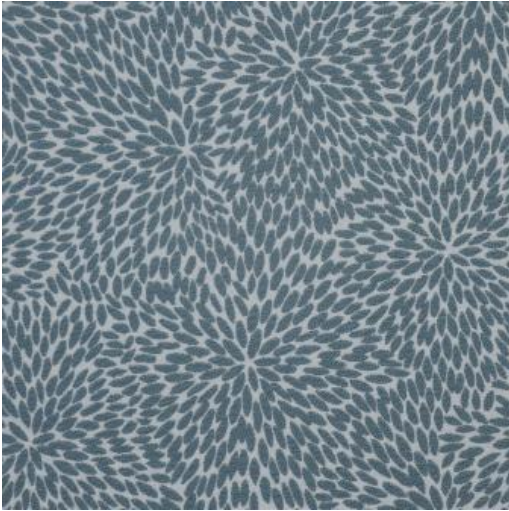

ROSAPRIMA # 722 NORDIC

PRODUCT INFORMATION

EXCLUSIVE PATTERN AVAILABLE IN 4 COLORS

PATTERN NAME ROSAPRIMA

COLOR # 722 NORDIC

PATTERN COMMENT EXCLUSIVE PATTERN AVAILABLE IN 5 COLORS

COLOR COMMENT

NOTE

USAGE Upholstery

WIDTH 53"

REPEAT V-18.75" H-13"

CONTENT 100% POLYESTER

CLEANING WASH BELOW 30 PERMANENT PRESS, ALTA, LIGHT ACRYLIC BACKING

FINISH ALTA

TESTS 30,000 DOUBLE RUBS, NFPA 260 CLASS I (UFAC) - CAL 117-2013