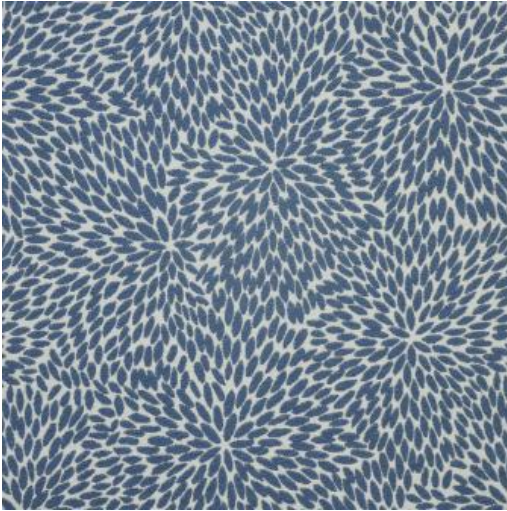

ROSAPRIMA # 746 TROPICAL

PRODUCT INFORMATION

EXCLUSIVE PATTERN AVAILABLE IN 4 COLORS

PATTERN NAME ROSAPRIMA

COLOR # 746 TROPICAL

PATTERN COMMENT EXCLUSIVE PATTERN AVAILABLE IN 5 COLORS

COLOR COMMENT

NOTE

USAGE Upholstery

WIDTH 53"

REPEAT V-18.75" H-13"

CONTENT 100% POLYESTER

CLEANING WASH BELOW 30 PERMANENT PRESS, ALTA, LIGHT ACRYLIC BACKING

FINISH ALTA

TESTS 30,000 DOUBLE RUBS, NFPA 260 CLASS I (UFAC) - CAL 117-2013