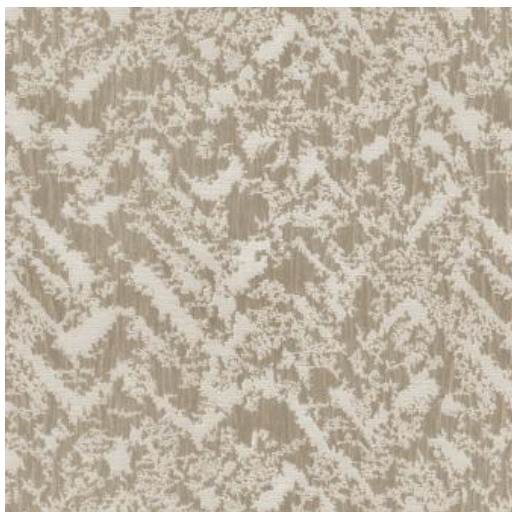

BRONTE

923 SAND

PRODUCT INFORMATION

EXCLUSIVE PATTERN AVAILABLE IN 7 COLORS

PATTERN NAME BRONTE

COLOR # 923 SAND

PATTERN COMMENT EXCLUSIVE PATTERN AVAILABLE IN 7 COLORS

COLOR COMMENT

USAGE Drapery

WIDTH 55"

REPEAT V - 13.7" H - 13.7"

CONTENT 100% Polyester

CLEANING WASH 30 GENTLE, IRON LOW, TUMBLE DRY LOW GENTLE, NO BLEACH, DRY CLEAN P PERM PRESS

FINISH

TESTS CAL 117-2013, NFPA 701, OEKOTEX