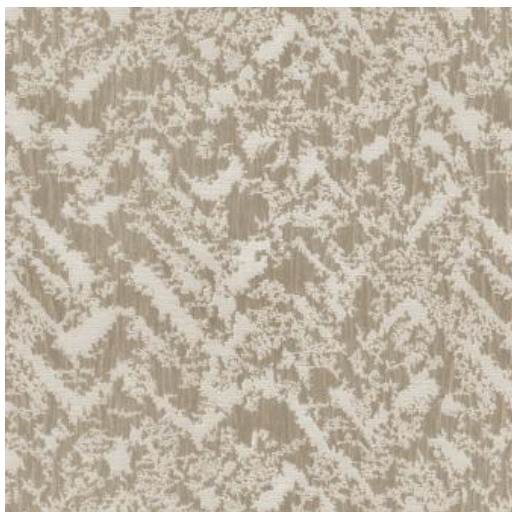

BRONTE # 923 SAND

PRODUCT INFORMATION

EXCLUSIVE PATTERN AVAILABLE IN 7 COLORS

PATTERN NAME BRONTE

COLOR # 923 SAND

PATTERN COMMENT EXCLUSIVE PATTERN AVAILABLE IN 7 COLORS

COLOR COMMENT

USAGE Drapery

WIDTH 55"

REPEAT V - 13.7" H - 13.7"

CONTENT 100% Polyester

CLEANING WASH 30 GENTLE, IRON LOW, TUMBLE DRY LOW GENTLE, NO BLEACH, DRY CLEAN P PERM PRESS

FINISH

TESTS CAL 117-2013, NFPA 701, OEKOTEX

COUNTRY INDIA
