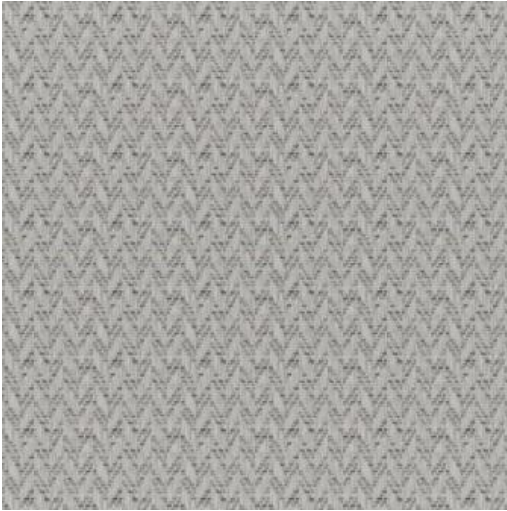

TIERRA # 244 STORMY

PRODUCT INFORMATION

EXCLUSIVE PATTERN AVAILABLE IN 6 COLORS

PATTERN NAME **TIERRA**

COLOR **# 244 STORMY**

PATTERN COMMENT EXCLUSIVE PATTERN AVAILABLE IN 6 COLOURS

COLOR COMMENT

USAGE Upholstery

WIDTH 56.5"

REPEAT V-1.3" H-1.1"

CONTENT 84% POLYESTER/16% COTTON

CLEANING WASH BELOW 30 GENTLE-IRON MEDIUM-DRYCLEAN FIBREGUARD STAIN FREE TECHNOLOGY

FINISH

TESTS 90,000 DOUBLE RUBS - OEKOTEX NFPA 260 CLASS 1(UFAC) - CAL 117-2013