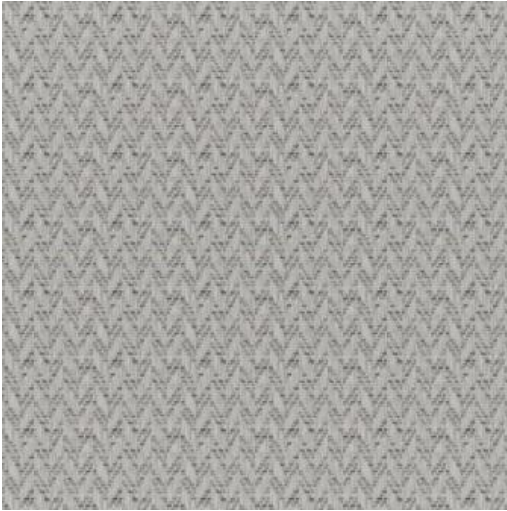

TIERRA # 244 STORMY

PRODUCT INFORMATION

EXCLUSIVE PATTERN AVAILABLE IN 6 COLORS

PATTERN NAME **TIERRA**

COLOR **# 244 STORMY**

PATTERN COMMENT EXCLUSIVE PATTERN AVAILABLE IN 6 COLOURS

COLOR COMMENT

NOTE

USAGE Upholstery

WIDTH 56.5"

REPEAT V-1.3" H-1.1"

CONTENT 84% POLYESTER/16% COTTON

CLEANING WASH BELOW 30 GENTLE-IRON MEDIUM-DRYCLEAN FIBREGUARD STAIN FREE TECHNOLOGY

FINISH

TESTS 90,000 DOUBLE RUBS - OEKOTEX NFPA 260 CLASS 1(UFAC) - CAL 117-2013