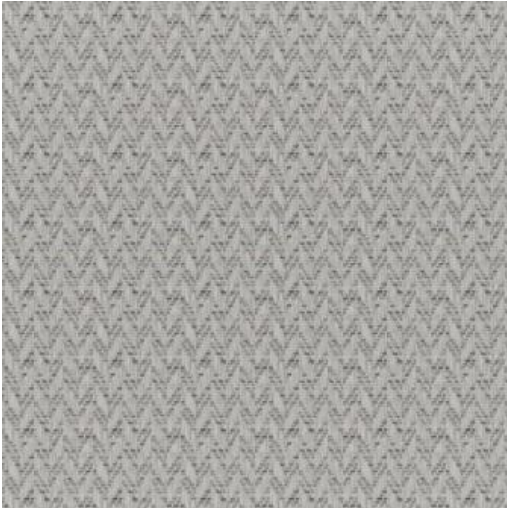

TIERRA # 244 STORMY

PRODUCT INFORMATION

EXCLUSIVE PATTERN AVAILABLE IN 6 COLORS

PATTERN NAME **TIERRA**

COLOR **# 244 STORMY**

PATTERN COMMENT EXCLUSIVE PATTERN AVAILABLE IN 6 COLOURS

COLOR COMMENT

USAGE Upholstery

WIDTH 56.5"

REPEAT V-1.3" H-1.1"

CONTENT 84% POLYESTER/16% COTTON

CLEANING WASH BELOW 30 GENTLE-IRON MEDIUM-DRYCLEAN FIBREGUARD STAIN FREE TECHNOLOGY

FINISH

TESTS 90,000 DOUBLE RUBS - OEKOTEX NFPA 260 CLASS 1(UFAC) - CAL 117-2013