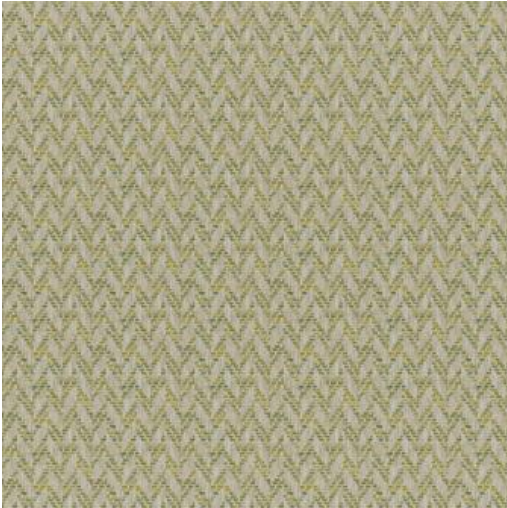

## # 836 MEADOW

### PRODUCT INFORMATION

---

**EXCLUSIVE PATTERN AVAILABLE IN 6 COLORS**

---

**PATTERN NAME**      **TIERRA**

**COLOR**              **# 836 MEADOW**

**PATTERN COMMENT**      EXCLUSIVE PATTERN AVAILABLE IN 6 COLOURS

**COLOR COMMENT**

**NOTE**

**USAGE**              Upholstery

**WIDTH**              56.5"

**REPEAT**            V-1.3" H-1.1"

**CONTENT**           84% POLYESTER/16% COTTON

**CLEANING**        WASH BELOW 30 GENTLE-IRON MEDIUM-DRYCLEAN FIBREGUARD STAIN FREE TECHNOLOGY