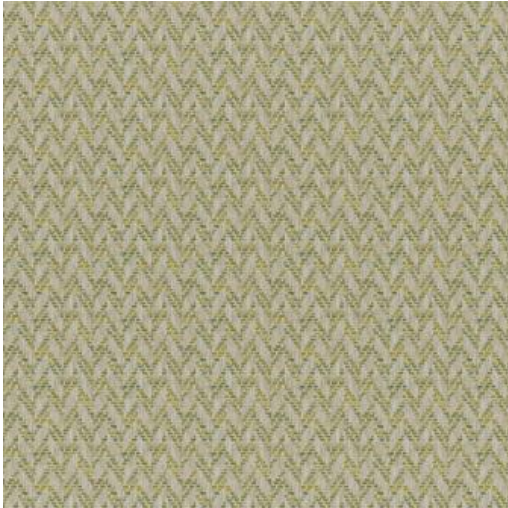

TIERRA

836 MEADOW

PRODUCT INFORMATION

EXCLUSIVE PATTERN AVAILABLE IN 6 COLORS

PATTERN NAME **TIERRA**

COLOR **# 836 MEADOW**

PATTERN COMMENT EXCLUSIVE PATTERN AVAILABLE IN 6 COLOURS

COLOR COMMENT

USAGE Upholstery

WIDTH 56.5"

REPEAT V-1.3" H-1.1"

CONTENT 84% POLYESTER/16% COTTON

CLEANING WASH BELOW 30 GENTLE-IRON MEDIUM-DRYCLEAN FIBREGUARD STAIN FREE TECHNOLOGY

FINISH

TESTS 90,000 DOUBLE RUBS - OEKOTEX NFPA 260 CLASS 1(UFAC) - CAL 117-2013