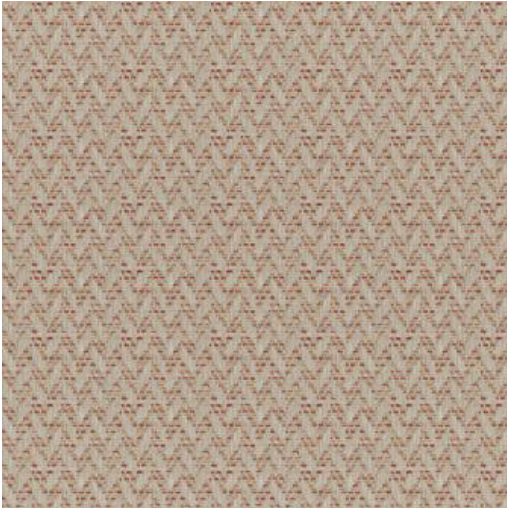

TIERRA # 501 CANYON

PRODUCT INFORMATION

EXCLUSIVE PATTERN AVAILABLE IN 6 COLORS

PATTERN NAME **TIERRA**

COLOR **# 501 CANYON**

PATTERN COMMENT EXCLUSIVE PATTERN AVAILABLE IN 6 COLOURS

COLOR COMMENT

USAGE Upholstery

WIDTH 56.5"

REPEAT V-1.3" H-1.1"

CONTENT 84% POLYESTER/16% COTTON

CLEANING WASH BELOW 30 GENTLE-IRON MEDIUM-DRYCLEAN FIBREGUARD STAIN FREE TECHNOLOGY

FINISH

TESTS 90,000 DOUBLE RUBS - OEKOTEX NFPA 260 CLASS 1(UFAC) - CAL 117-2013