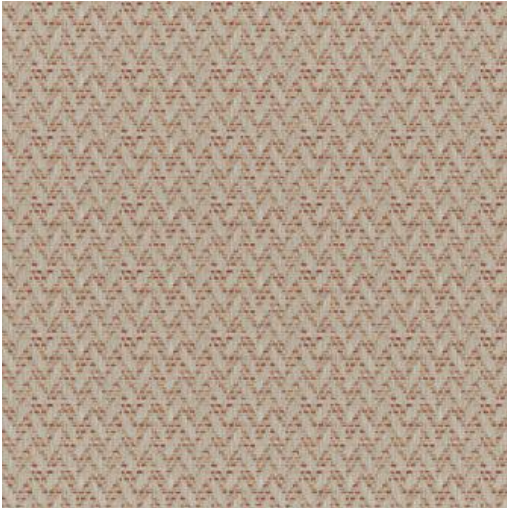

# TIERRA # 501 CANYON

### EXCLUSIVE PATTERN AVAILABLE IN 6 COLORS

---

**PATTERN NAME** TIERRA

**COLOR** # 501 CANYON

**PATTERN COMMENT** EXCLUSIVE PATTERN AVAILABLE IN 6 COLOURS

**COLOR COMMENT**

**USAGE** Upholstery

**WIDTH** 56.5"

**REPEAT** V-1.3" H-1.1"

**CONTENT** 84% POLYESTER/16% COTTON

**CLEANING** WASH BELOW 30 GENTLE-IRON MEDIUM-DRYCLEAN FIBREGUARD STAIN FREE TECHNOLOGY

---