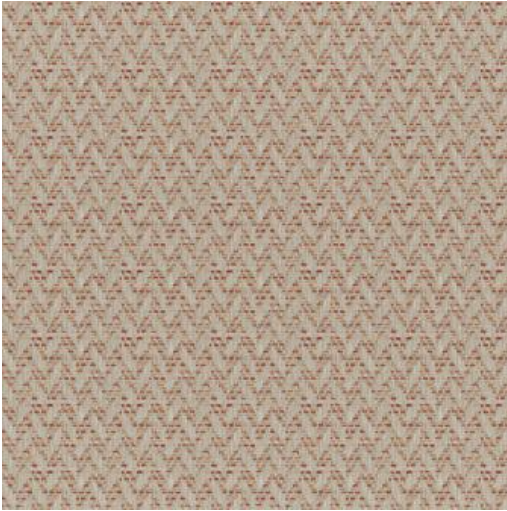

TIERRA # 501 CANYON

PRODUCT INFORMATION

EXCLUSIVE PATTERN AVAILABLE IN 6 COLORS

PATTERN NAME **TIERRA**

COLOR **# 501 CANYON**

PATTERN COMMENT EXCLUSIVE PATTERN AVAILABLE IN 6 COLOURS

COLOR COMMENT

NOTE

USAGE Upholstery

WIDTH 56.5"

REPEAT V-1.3" H-1.1"

CONTENT 84% POLYESTER/16% COTTON

CLEANING WASH BELOW 30 GENTLE-IRON MEDIUM-DRYCLEAN FIBREGUARD STAIN FREE TECHNOLOGY

FINISH

TESTS 90,000 DOUBLE RUBS - OEKOTEX NFPA 260 CLASS 1(UFAC) - CAL 117-2013