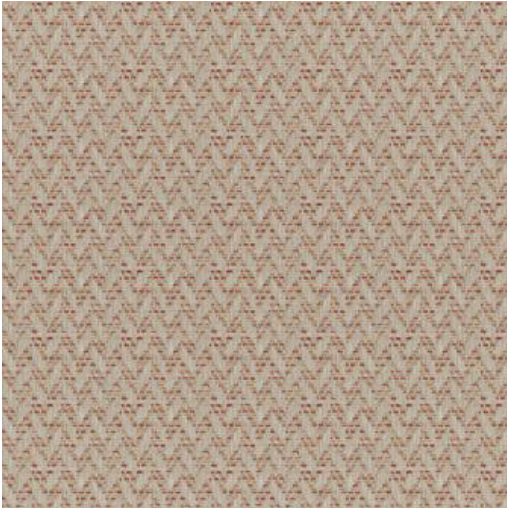

# TIERRA # 501 CANYON

### EXCLUSIVE PATTERN AVAILABLE IN 6 COLORS

---

**PATTERN NAME**      **TIERRA**

**COLOR**              **# 501 CANYON**

**PATTERN COMMENT**      EXCLUSIVE PATTERN AVAILABLE IN 6 COLOURS

**COLOR COMMENT**

**USAGE**              Upholstery

**WIDTH**              56.5"

**REPEAT**              V-1.3" H-1.1"

**CONTENT**              84% POLYESTER/16% COTTON

**CLEANING**              WASH BELOW 30 GENTLE-IRON MEDIUM-DRYCLEAN FIBREGUARD STAIN FREE TECHNOLOGY