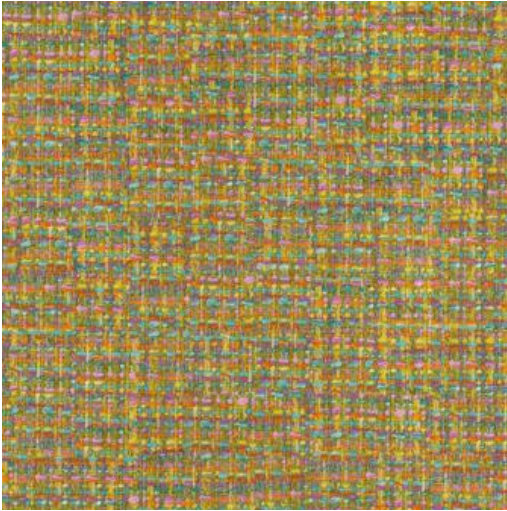

# AFTER EIGHT # 925 JUNGLE

## PRODUCT INFORMATION

EXCLUSIVE PATTERN AVAILABLE IN 31 COLORS

**PATTERN NAME** AFTER EIGHT

**COLOR** # 925 JUNGLE

**PATTERN COMMENT** EXCLUSIVE PATTERN AVAILABLE IN 31 COLOURS \*\*2 YD MINIMUMS-1/2 YARD INCREMENTS ONLY- NO CFA'S

**COLOR COMMENT**

**USAGE** Upholstery

**WIDTH** 55"

**REPEAT**

**CONTENT** 51% POLYESTER/49% ACRYLIC

**CLEANING** WASH BELOW 30 PERM PRESS - IRON LOW - DRY CLEAN FIBREGUARD STAIN FREE TECHNOLOGY

**FINISH**

**TESTS** 40,000 DOUBLE RUBS - OEKOTEX NFPA 260 CLASS 1(UFAC) - CAL 117-2013

**COUNTRY** TURKEY