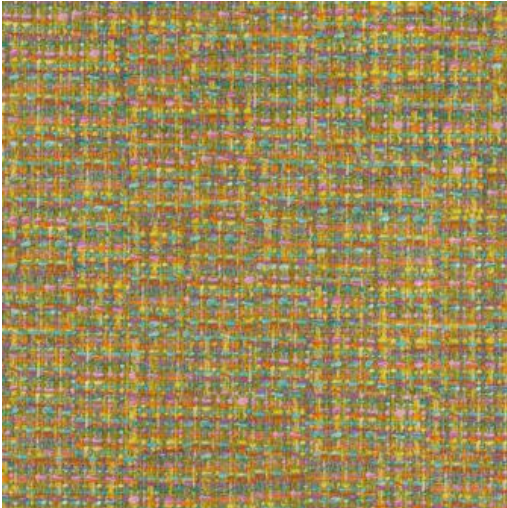

# AFTER EIGHT # 925 JUNGLE

## PRODUCT INFORMATION

EXCLUSIVE PATTERN AVAILABLE IN 31 COLORS

**PATTERN NAME** AFTER EIGHT

**COLOR** # 925 JUNGLE

**PATTERN COMMENT** EXCLUSIVE PATTERN AVAILABLE IN 31 COLOURS \*\*2 YD MINIMUMS-1/2 YARD INCREMENTS ONLY- NO CFA'S

**COLOR COMMENT**

**NOTE**

**USAGE** Upholstery

**WIDTH** 55"

**REPEAT**

**CONTENT** 51% POLYESTER/49% ACRYLIC

**CLEANING** WASH BELOW 30 PERM PRESS - IRON LOW - DRY CLEAN FIBREGUARD STAIN FREE TECHNOLOGY

**FINISH**