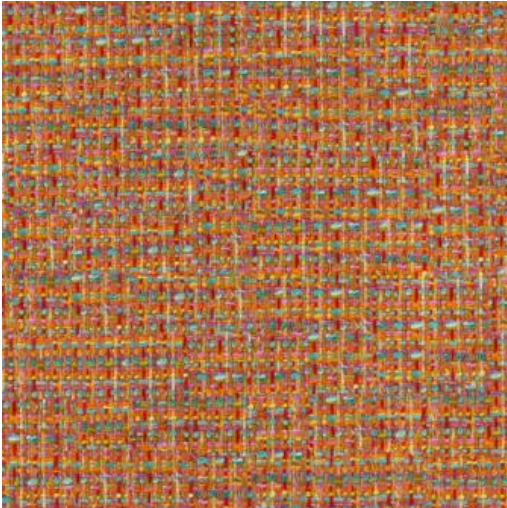

AFTER EIGHT # 926 LOLLIPOP

PRODUCT INFORMATION

EXCLUSIVE PATTERN AVAILABLE IN 31 COLORS

PATTERN NAME AFTER EIGHT

COLOR # 926 LOLLIPOP

PATTERN COMMENT EXCLUSIVE PATTERN AVAILABLE IN 31 COLOURS **2 YD MINIMUMS-1/2 YARD INCREMENTS ONLY- NO CFA'S

COLOR COMMENT

USAGE Upholstery

WIDTH 55"

REPEAT

CONTENT 51% POLYESTER/49% ACRYLIC

CLEANING WASH BELOW 30 PERM PRESS - IRON LOW - DRY CLEAN FIBREGUARD STAIN FREE TECHNOLOGY

FINISH

TESTS 40,000 DOUBLE RUBS - OEKOTEX NFPA 260 CLASS 1(UFAC) - CAL 117-2013