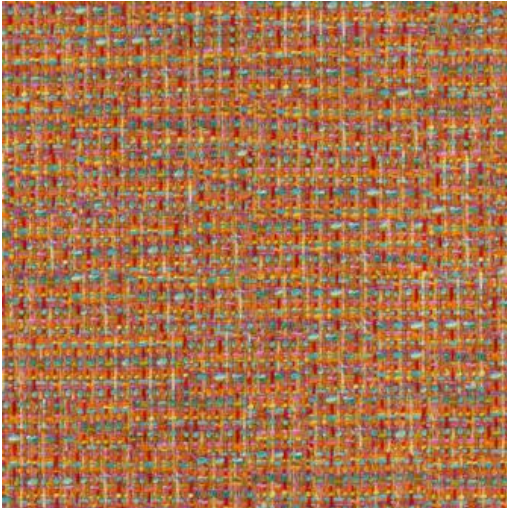

AFTER EIGHT # 926 LOLLIPOP

PRODUCT INFORMATION

EXCLUSIVE PATTERN AVAILABLE IN 31 COLORS

PATTERN NAME AFTER EIGHT

COLOR # 926 LOLLIPOP

PATTERN COMMENT EXCLUSIVE PATTERN AVAILABLE IN 31 COLOURS **2 YD MINIMUMS-1/2 YARD INCREMENTS ONLY- NO CFA'S

COLOR COMMENT

NOTE

USAGE Upholstery

WIDTH 55"

REPEAT

CONTENT 51% POLYESTER/49% ACRYLIC

CLEANING WASH BELOW 30 PERM PRESS - IRON LOW - DRY CLEAN FIBREGUARD STAIN FREE TECHNOLOGY

FINISH

TESTS 40,000 DOUBLE RUBS - OEKOTEX NFPA 260 CLASS 1(UFAC) - CAL 117-2013

COUNTRY TURKEY