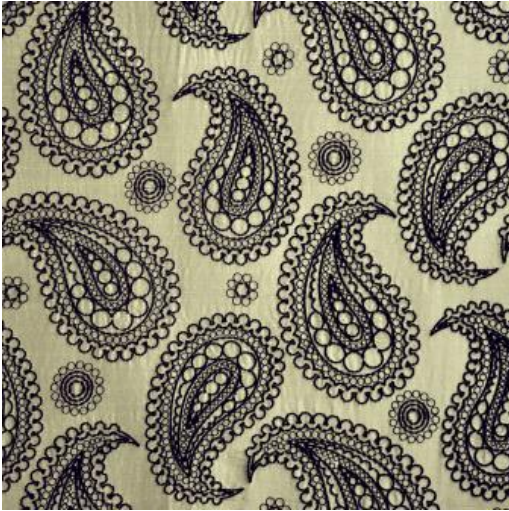

## # 302 TORTOISESHELL

### PRODUCT INFORMATION

EXCLUSIVE PATTERN AVAILABLE IN 8 COLORS

PATTERN NAME **DEVEAUX**

COLOR **# 302 TORTOISESHELL**

PATTERN COMMENT EXCLUSIVE PATTERN AVAILABLE IN 8 COLOURS \*\*\* 2 YARD MINIMUMS - 1/2 YARD INCREMENTS ONLY \*\*\*