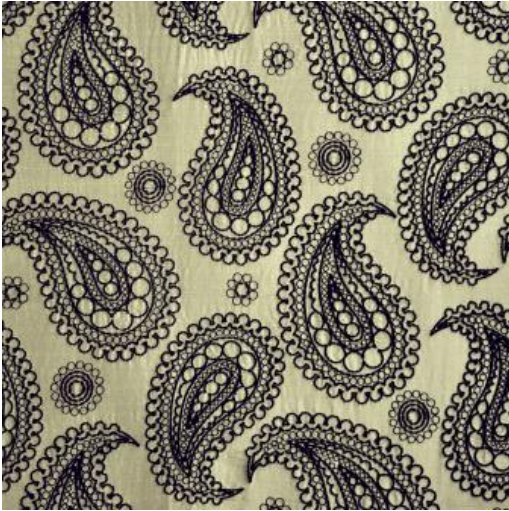

DEVEAUX

302 TORTOISESHELL

PRODUCT INFORMATION

EXCLUSIVE PATTERN AVAILABLE IN 8 COLORS

PATTERN NAME DEVEAUX

COLOR # 302 TORTOISESHELL

PATTERN COMMENT EXCLUSIVE PATTERN AVAILABLE IN 8 COLOURS *** 2 YARD MINIMUMS - 1/2 YARD INCREMENTS ONLY ***

COLOR COMMENT

NOTE

USAGE Drapery

WIDTH 55" EMB-52"

REPEAT V-23.2"H26"

CONTENT 100% SILK EMB- 100% POLYESTER

CLEANING DRY CLEAN ONLY

FINISH