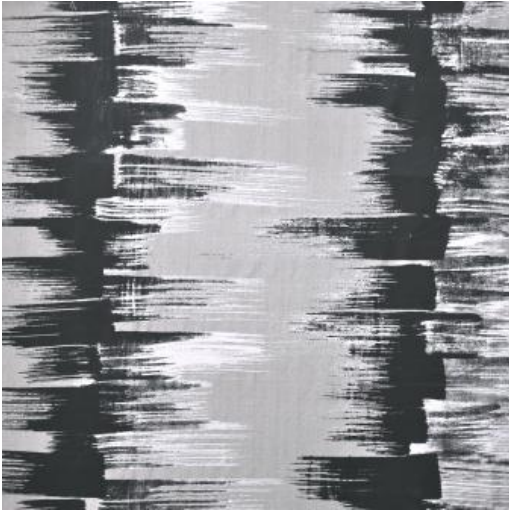

TELFAR # 202 CHROME

PRODUCT INFORMATION

EXCLUSIVE PATTERN AVAILABLE IN 3 COLORS

PATTERN NAME **TELFAR**

COLOR **# 202 CHROME**

PATTERN COMMENT EXCLUSIVE PATTERN AVAILABLE IN 3 COLOURS *** 2 YARD MINIMUMS - 1/2 YARD INCREMENTS ONLY ***

COLOR COMMENT

USAGE Drapery

WIDTH 55"

REPEAT V-26.75"H-26"

CONTENT 100% SILK

CLEANING DRY CLEAN ONLY

FINISH

TESTS