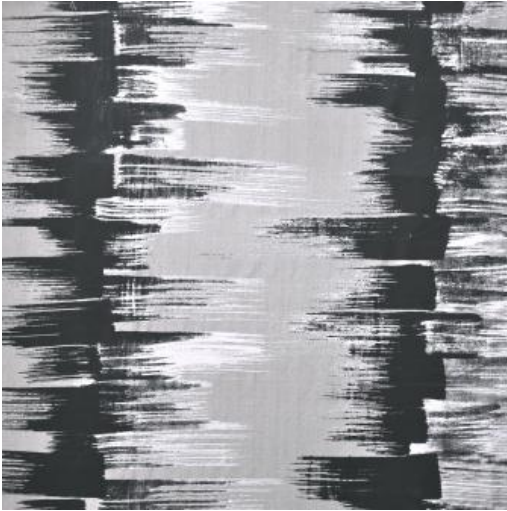

TELFAR # 202 CHROME

PRODUCT INFORMATION

EXCLUSIVE PATTERN AVAILABLE IN 3 COLORS

PATTERN NAME **TELFAR**

COLOR **# 202 CHROME**

PATTERN COMMENT EXCLUSIVE PATTERN AVAILABLE IN 3 COLOURS *** 2 YARD MINIMUMS - 1/2 YARD INCREMENTS ONLY ***

COLOR COMMENT

USAGE Drapery

WIDTH 55"

REPEAT V-26.75"H-26"

CONTENT 100% SILK

CLEANING DRY CLEAN ONLY

FINISH

TESTS