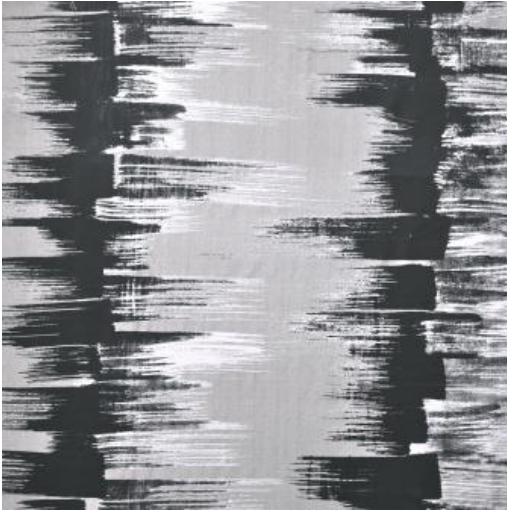

TELFAR # 202 CHROME

PRODUCT INFORMATION

EXCLUSIVE PATTERN AVAILABLE IN 3 COLORS

PATTERN NAME **TELFAR**

COLOR **# 202 CHROME**

PATTERN COMMENT EXCLUSIVE PATTERN AVAILABLE IN 3 COLOURS *** 2 YARD MINIMUMS - 1/2 YARD INCREMENTS ONLY ***

COLOR COMMENT

NOTE

USAGE Drapery

WIDTH 55"

REPEAT V-26.75"H-26"

CONTENT 100% SILK

CLEANING DRY CLEAN ONLY

FINISH