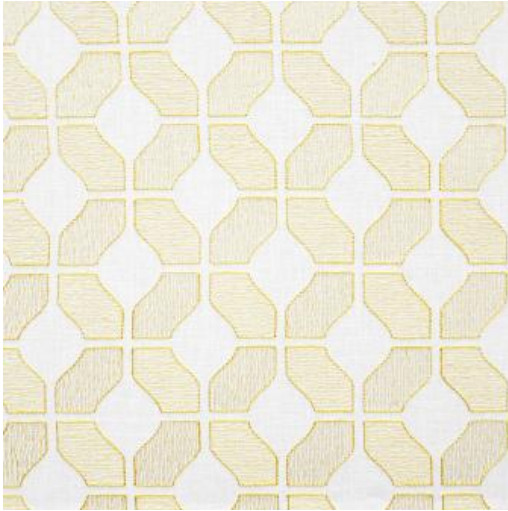

PARENTHESIS # 308 HONEY

PRODUCT INFORMATION

EXCLUSIVE PATTERN AVAILABLE IN 4 COLORS

PATTERN NAME PARENTHESIS

COLOR # 308 HONEY

PATTERN COMMENT EXCLUSIVE PATTERN AVAILABLE IN 5 COLOURS

COLOR COMMENT

USAGE Clearance Items Only, Drapery, Multi-Purpose

WIDTH 54"EMB.52"

REPEAT V-3.75"H-4"

CONTENT 50% COTTON/25% RAYON 20% POLYESTER/5% LINEN

CLEANING DRY CLEAN

FINISH

TESTS CAL 117-2013

COUNTRY INDIA

WAREHOUSE North CarolinaNorth Carolina
