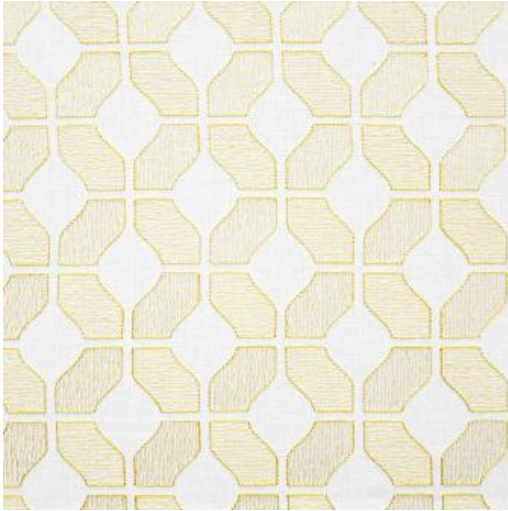

# PARENTHESIS # 308 HONEY

### EXCLUSIVE PATTERN AVAILABLE IN 5 COLORS

---

**PATTERN NAME** PARENTHESIS

---

**COLOR** # 308 HONEY

---

**PATTERN COMMENT** EXCLUSIVE PATTERN AVAILABLE IN 5 COLOURS

---

### COLOR COMMENT

---

**USAGE** Drapery, Multi-Purpose

---

**WIDTH** 54"EMB.52"

---

**REPEAT** V-3.75"H-4"

---